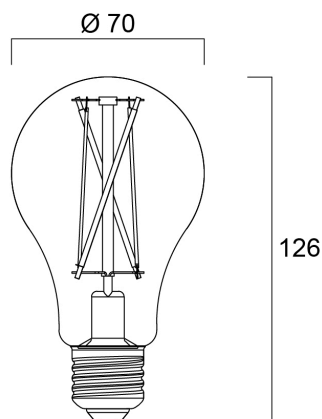

ToLEDo RT GLS V4 ST 1521LM 827 E27 SL

Item No: 0029995

SYLVANIA

- Perfect for decorative and general lighting applications and creates a warm ambiance similar to traditional lamps
- Same look, size and functionality as incandescent lamps
- Omni-directional light distribution
- A++ energy rating
- Suitable replacement for incandescent and halogen lamps
- Gives same sparkling light effect as incandescent lamp
- Dimensionally identical to incandescent lamps - fits all fixtures
- Environment friendly - no mercury and lower CO2 emissions

Technical Assets

Dimensions (mm)

Photometrics

ToLEDo RT GLS V4 ST 1521LM 827 E27 SL

Item No: 0029995

SYLVANIA

General data

Product name	ToLEDo RT GLS V4 ST 1521LM 827 E27 SL
Technology	LED
Watt (Rated) (W)	11
Cap/Base	E27
Fixture rating	Open
General application	Hospitality, Residential & Consumer
Performance ambient temperature Tq (°C)	25
ETIM Class	EC001959
E-number FI	4740756
Warranty	3 years

Lifetime data

Average life (Nominal) (h)	15000
Average life (Rated) (h)	15000

Physical data

Nominal Product Length (mm)	126
Nominal Product Diameter (mm)	70
Weight (kg)	0.04

Packaging

Product EAN number	5410288299952
Packaging single length / height (cm)	7.0
Packaging single width (cm)	7.0
Packaging single depth (cm)	12.8
DUN14 (inner)	15410288299959
Units per inner package	6
Packaging inner length / height (cm)	21.9
Packaging inner width (cm)	14.6
Packaging inner depth (cm)	14.3
DUN14 (outer)	25410288299956
Units per outer package	60
Packaging outer length / height (cm)	77.4
Packaging outer width (cm)	23.9
Packaging outer depth (cm)	30.8