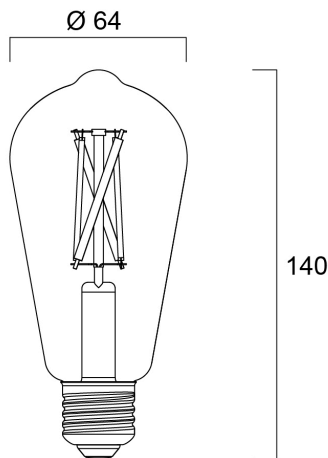

Technical Assets

Dimensions (mm)

Photometrics

ToLEDo Retro ST64 806LM TW SST

Item No: 0030104

SYLVANIA

General data

Product name	ToLEDo Retro ST64 806LM TW SST
Technology	LED
Lamp shape	Other
Cap/Base	E27
Lamp finish	Other
Fixture rating	Open
General application	Hospitality, Residential & Consumer, Retail
Operating temperature range (°C)	-20°C...+40°C
Virtual assistant compatibility	Amazon Alexa, Google Assistant
ETIM Class	EC001959
E-number FI	4741193
Warranty	3 years

Optical data

Useful luminous flux (Φ_{use})	806
Light colour	Homelight-Cool White
CRI (Ra)	80
Colour Variation Initial (SDCM)	SDCM6
Photobiological Risk Group	RG1

Electrical data

Power consumption (W)	7
Wattage (W)	7
Equivalent watt (W)	60
Supply current (A)	0.051
Primary Supply/Product voltage - min (V)	220
Primary Supply/Product voltage - max (V)	240
Control gear required	No
Dimmable	Yes
Inrush Current (A)	2.9
Inrush Duration (μ s)	735
Lamp Energy Label (class)	E
Nominal Frequency (Hz)	50/60Hz

Lifetime data

Lifespan L70 B50	15000
------------------	-------

Physical data

IP rating	IP20
Nominal Product Length (mm)	140
Nominal Product Diameter (mm)	64
Weight (kg)	0.049

Packaging

Product EAN number	5410288301044
Packaging single length / height (cm)	7.0
Packaging single width (cm)	7.0
Packaging single depth (cm)	15.2
DUN14 (inner)	15410288301041
Units per outer package	6
Packaging outer length / height (cm)	21.8
Packaging outer width (cm)	14.7
Packaging outer depth (cm)	16.2