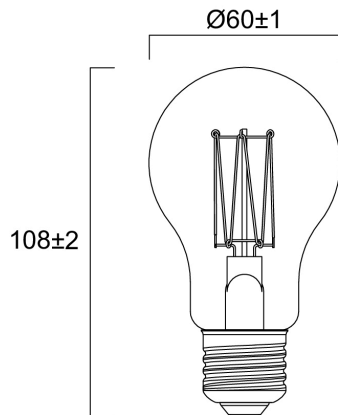

### Dimensions (mm)

## Physical data

IP rating	IP20
Nominal Product Length (mm)	108
Nominal Product Diameter (mm)	60
Weight (kg)	0.036

## Packaging

Product EAN number	5410288301082
Packaging single length / height (cm)	6.6
Packaging single width (cm)	6.6
Packaging single depth (cm)	12.0
DUN14 (inner)	15410288301089
Units per outer package	6
Packaging outer length / height (cm)	20.6
Packaging outer width (cm)	13.9
Packaging outer depth (cm)	13.0