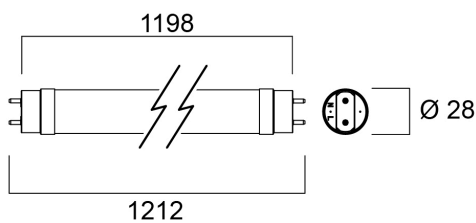

ToLED_o AVANT T8 CCG L1200 2000LM 830 50K RL

Item No: 0030239

SYLVANIA

Energy efficient and affordable LED T8 solution to replace conventional fluorescent T8 lamps Omni-directional uniform light distribution thanks to glass tube construction design, same as traditional fluorescent T8 tubes High lumen package - 2000lm High lumen efficacy - 150 lm/W Switching cycles - 200,000X Average life 50,000 hours lifespan Lamp length - 1200mm Wide beam angle High power factor Suitable for general illumination in offices, supermarkets, department stores, train stations, petrol stations, parking lots and maintenance free applications Suitable for operation with electromagnetic gears / CCG and direct mains operation (220-240V) 5-Year warranty

Technical Assets

Dimensions (mm)

Photometrics

ToLED_o AVANT T8 CCG L1200 2000LM 830 50K RL

Item No: 0030239

SYLVANIA

General data

Product name	ToLED _o AVANT T8 CCG L1200 2000LM 830 50K RL
Technology	LED
Lamp shape	Tube, double-ended
Cap/Base	G13
Lamp finish	Frosted/Coated
General application	Hospitality, Logistics & Industry, Residential & Consumer
Operating temperature range (°C)	-20°C...+55°C
Virtual assistant compatibility	N/A
ETIM Class	EC001959
E-number FI	4941344
Warranty	5 years

Lifetime data

Lifespan L70 B50	50000
------------------	-------

Physical data

IP rating	IP20
Nominal Product Length (mm)	1198
Nominal Product Diameter (mm)	28
Weight (kg)	0.172

Packaging

Product EAN number	5410288302393
Packaging single length / height (cm)	125.0
Packaging single width (cm)	2.8
Packaging single depth (cm)	2.8
DUN14 (inner)	15410288302390
Units per outer package	10
Packaging outer length / height (cm)	129.6
Packaging outer width (cm)	22.5
Packaging outer depth (cm)	10.5