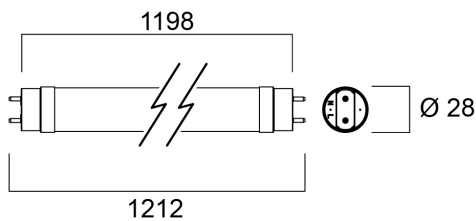

ToLED_o AVANT T8 CCG L1200 2000LM 865 50K RL

Item No: 0030241

SYLVANIA

Energy efficient and affordable LED T8 solution to replace conventional fluorescent T8 lamps Omni-directional uniform light distribution thanks to glass tube construction design, same as traditional fluorescent T8 tubes High lumen package - 2000lm High lumen efficacy - 150 lm/W Switching cycles - 200,000X Average life 50,000 hours lifespan Lamp length - 1200mm Wide beam angle High power factor Suitable for general illumination in offices, supermarkets, department stores, train stations, petrol stations, parking lots and maintenance free applications Suitable for operation with electromagnetic gears / CCG and direct mains operation (220-240V) 5-Year warranty

Technical Assets

Dimensions (mm)

Photometrics