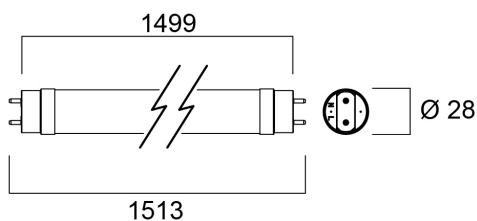

Technical Assets

Dimensions (mm)

Photometrics

ToLED_o AVANT T8 CCG L1500 2700LM 865 50K RL

Item No: 0030244

SYLVANIA

General data

Product name	ToLED _o AVANT T8 CCG L1500 2700LM 865 50K RL
Technology	LED
Lamp shape	Tube, double-ended
Cap/Base	G13
Lamp finish	Frosted/Coated
General application	Hospitality, Logistics & Industry, Residential & Consumer
Operating temperature range (°C)	-20°C...+55°C
Virtual assistant compatibility	N/A
ETIM Class	EC001959
E-number FI	4941349
Warranty	5 years

Electrical data

Power consumption (W)	18
Wattage (W)	18
Supply current (A)	0.109
Primary Supply/Product voltage - min (V)	220
Primary Supply/Product voltage - max (V)	240
Lamp power factor	0.9
Control gear required	No
Dimmable	No
Inrush Current (A)	14.9
Inrush Duration (µs)	60
Lamp Energy Label (class)	D

Lifetime data

Lifespan L70 B50	50000
------------------	-------

Physical data

IP rating	IP20
Nominal Product Length (mm)	1499
Nominal Product Diameter (mm)	28
Weight (kg)	0.227

Packaging

Product EAN number	5410288302447
Packaging single length / height (cm)	155.2
Packaging single width (cm)	2.9
Packaging single depth (cm)	2.9
DUN14 (inner)	15410288302444
Units per outer package	10
Packaging outer length / height (cm)	160.7
Packaging outer width (cm)	22.5
Packaging outer depth (cm)	10.5