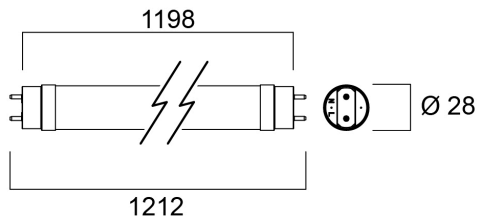

# ToLEDo SUPERIA T8 CCG L1200 2760LM 830 75K PET SL

Item No: 0030245

**SYLVANIA**

A range of high performance ToLEDo Superia T8 LED tubes with reminiscent look of fluorescent tubes High performance glass construction design High lumen output, with an impressive lumen efficacy of 164 lm/W Omnidirectional light distribution and wide beam angle Average rated life of 75,000 hours Lamp length - 1200mm High power factor 200,000 switching cycle 5 years warranty for complete peace of mind Compatible with electromagnetic gear / CCG and also suitable for direct mains operation (220-240V) No bending or discoloration over time Suitable for general illumination in offices, supermarkets, department stores, train stations, petrol stations, parking lots, waterproof luminaires and maintenance free applications

### Dimensions (mm)

## Physical data

IP rating	IP20
Nominal Product Length (mm)	1198
Nominal Product Diameter (mm)	28
Weight (kg)	0.19

## Packaging

Product EAN number	5410288302454
Packaging single length / height (cm)	125.1
Packaging single width (cm)	2.9
Packaging single depth (cm)	2.9
DUN14 (inner)	15410288302451
Units per outer package	10
Packaging outer length / height (cm)	130.0
Packaging outer width (cm)	23.1
Packaging outer depth (cm)	11.0