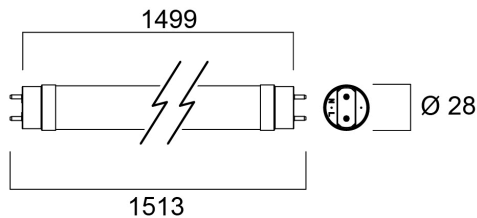

ToLEDo SUPERIA T8 CCG L1500 4100LM 840 75K PET SL

Item No: 0030249

SYLVANIA

A range of high performance ToLEDo Superia T8 LED tubes with reminiscent look of fluorescent tubes High performance glass construction design High lumen output, with an impressive lumen efficacy of 185 lm/W Omnidirectional light distribution and wide beam angle Average rated life of 75,000 hours Lamp length - 1500mm High power factor 200,000 switching cycle 5 years warranty for complete peace of mind Compatible with electromagnetic gear / CCG and also suitable for direct mains operation (220-240V) No bending or discoloration over time Suitable for general illumination in offices, supermarkets, department stores, train stations, petrol stations, parking lots, waterproof luminaires and maintenance free applications

Technical Assets

Dimensions (mm)

Photometrics

ToLED_o SUPERIA T8 CCG L1500 4100LM 840 75K PET SL

Item No: 0030249

SYLVANIA

General data

Product name	ToLED _o SUPERIA T8 CCG L1500 4100LM 840 75K PET SL
Technology	LED
Lamp shape	Tube, double-ended
Cap/Base	G13
Lamp finish	Frosted/Coated
Built in presence detector	NONE
General application	Hospitality, Logistics & Industry, Residential & Consumer
Operating temperature range (°C)	-20°C...+55°C
Virtual assistant compatibility	N/A
ETIM Class	EC001959
E-number FI	4941354
Warranty	5 years

Lifetime data

Lifespan L70 B50	75000
------------------	-------

Physical data

Housing colour	White
IP rating	IP20
Nominal Product Length (mm)	1499
Nominal Product Diameter (mm)	28
Weight (kg)	0.26

ToLED_o SUPERIA T8 CCG L1500 4100LM 840 75K PET SL

Item No: 0030249

Packaging

Product EAN number	5410288302492
Packaging single length / height (cm)	155.5
Packaging single width (cm)	2.9
Packaging single depth (cm)	2.9
DUN14 (inner)	15410288302499
Units per outer package	10
Packaging outer length / height (cm)	161.0
Packaging outer width (cm)	22.0
Packaging outer depth (cm)	10.5