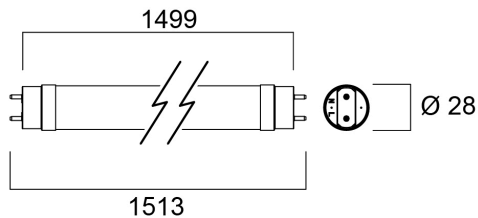

ToLEDo SUPERIA T8 CCG L1500 4100LM 865 75K PET SL

Item No: 0030250

SYLVANIA

A range of high performance ToLEDo Superia T8 LED tubes with reminiscent look of fluorescent tubes High performance glass construction design High lumen output, with an impressive lumen efficacy of 185 lm/W Omnidirectional light distribution and wide beam angle Average rated life of 75,000 hours Lamp length - 1500mm High power factor 200,000 switching cycle 5 years warranty for complete peace of mind Compatible with electromagnetic gear / CCG and also suitable for direct mains operation (220-240V) No bending or discoloration over time Suitable for general illumination in offices, supermarkets, department stores, train stations, petrol stations, parking lots, waterproof luminaires and maintenance free applications

Technical Assets

Dimensions (mm)

Photometrics

ToLED_o SUPERIA T8 CCG L1500 4100LM 865 75K PET SL

Item No: 0030250

SYLVANIA

General data

Product name	ToLED _o SUPERIA T8 CCG L1500 4100LM 865 75K PET SL
Technology	LED
Lamp shape	Tube, double-ended
Cap/Base	G13
Lamp finish	Frosted/Coated
General application	Hospitality, Logistics & Industry, Residential & Consumer
Operating temperature range (°C)	-20°C...+55°C
Virtual assistant compatibility	N/A
ETIM Class	EC001959
E-number FI	4941355
Warranty	5 years

Lifetime data

Lifespan L70 B50	75000
------------------	-------

Physical data

IP rating	IP20
Nominal Product Length (mm)	1499
Nominal Product Diameter (mm)	28
Weight (kg)	0.26

Packaging

Product EAN number	5410288302508
Packaging single length / height (cm)	155.5
Packaging single width (cm)	2.9
Packaging single depth (cm)	2.9
DUN14 (inner)	15410288302505
Units per outer package	10
Packaging outer length / height (cm)	161.0
Packaging outer width (cm)	22.0
Packaging outer depth (cm)	10.5