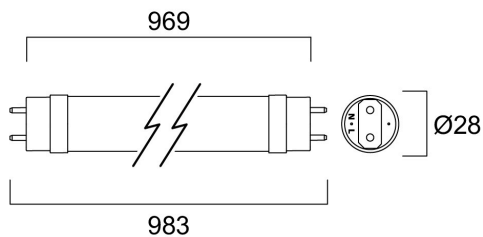

ToLED_o AVANT T8 CCG L984 1800LM 840 50K RL

Item No: 0030259

SYLVANIA

Energy efficient and affordable LED T8 solution to replace conventional fluorescent T8 lamps Omni-directional uniform light distribution thanks to glass tube construction design, same as traditional fluorescent T8 tubes High lumen package - 1800lm High lumen efficacy - 150 lm/W Switching cycles - 200,000X Average life 50,000 hours lifespan Lamp length - 984mm Wide beam angle High power factor Suitable for general illumination in offices, supermarkets, department stores, train stations, petrol stations, parking lots and maintenance free applications Suitable for operation with electromagnetic gears / CCG and direct mains operation (220-240V) 5-Year warranty

Technical Assets

Dimensions (mm)

Photometrics

ToLED_o AVANT T8 CCG L984 1800LM 840 50K RL

Item No: 0030259

SYLVANIA

General data

Product name	ToLED _o AVANT T8 CCG L984 1800LM 840 50K RL
Technology	LED
Lamp shape	Tube, single-ended
Cap/Base	G13
Lamp finish	Opal
Fixture rating	Open
General application	Hospitality, Logistics & Industry, Residential & Consumer
Operating temperature range (°C)	-20°C...+45°C
Performance ambient temperature Tq (°C)	25
Virtual assistant compatibility	N/A
ETIM Class	EC001959
E-number FI	4941365
Warranty	5 years

Optical data

Useful luminous flux (Φ _{use})	1800
Correlated colour temperature (k)	4000
Light colour	Cool White
CRI (Ra)	80
Colour Variation Initial (SDCM)	SDCM6
Photobiological Risk Group	RG0

Electrical data

Lifetime data

Lifespan L70 B50	50000
------------------	-------

Physical data

IP rating	IP20
Nominal Product Length (mm)	983
Nominal Product Diameter (mm)	28
Weight (kg)	0.153

Packaging

Product EAN number	5410288302591
Packaging single length / height (cm)	102.1
Packaging single width (cm)	2.9
Packaging single depth (cm)	2.9
DUN14 (inner)	15410288302598
Units per outer package	10
Packaging outer length / height (cm)	107.9
Packaging outer width (cm)	22.6
Packaging outer depth (cm)	11.3