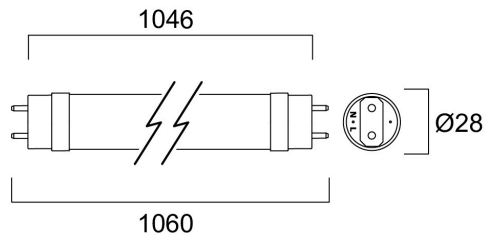

# ToLED<sub>o</sub> AVANT T8 CCG L1061 2000LM 840 50K RL

Item No: 0030260

**SYLVANIA**

Energy efficient and affordable LED T8 solution to replace conventional fluorescent T8 lamps Omni-directional uniform light distribution thanks to glass tube construction design, same as traditional fluorescent T8 tubes High lumen package - 2000lm High lumen efficacy - 150 lm/W Switching cycles - 200,000X Average life 50,000 hours lifespan Lamp length - 1061mm Wide beam angle High power factor Suitable for general illumination in offices, supermarkets, department stores, train stations, petrol stations, parking lots and maintenance free applications Suitable for operation with electromagnetic gears / CCG and direct mains operation (220-240V) 5-Year warranty

### Dimensions (mm)

## Physical data

IP rating	IP20
Nominal Product Length (mm)	1060
Nominal Product Diameter (mm)	28
Weight (kg)	0.16

## Packaging

Product EAN number	5410288302607
Packaging single length / height (cm)	109.8
Packaging single width (cm)	2.9
Packaging single depth (cm)	2.9
DUN14 (inner)	15410288302604
Units per outer package	10
Packaging outer length / height (cm)	115.6
Packaging outer width (cm)	22.6
Packaging outer depth (cm)	11.3