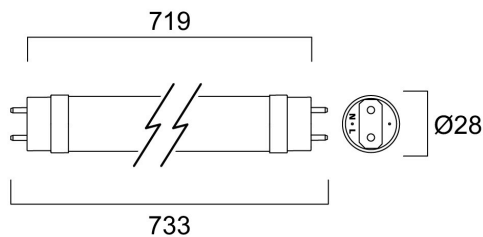

ToLED_o AVANT T8 CCG 734 1350LM 830 50K RL

Item No: 0030287

SYLVANIA

Energy efficient and affordable LED T8 solution to replace conventional fluorescent T8 lamps Omni-directional uniform light distribution thanks to glass tube construction design, same as traditional fluorescent T8 tubes High lumen package - 1350lm High lumen efficacy - 150 lm/W Switching cycles - 200,000X Average life 50,000 hours lifespan Lamp length - 734mm Wide beam angle High power factor Suitable for general illumination in offices, supermarkets, department stores, train stations, petrol stations, parking lots and maintenance free applications Suitable for operation with electromagnetic gears / CCG and direct mains operation (220-240V) 5-Year warranty

Technical Assets

Dimensions (mm)

Photometrics

ToLEDo AVANT T8 CCG 734 1350LM 830 50K RL

Item No: 0030287

SYLVANIA

General data

Product name	ToLEDo AVANT T8 CCG 734 1350LM 830 50K RL
Technology	LED
Lamp shape	Tube, single-ended
Cap/Base	G13
Lamp finish	Opal
Fixture rating	Open
General application	Hospitality, Logistics & Industry, Residential & Consumer
Operating temperature range (°C)	-20°C...+45°C
Performance ambient temperature Tq (°C)	25
Virtual assistant compatibility	N/A
ETIM Class	EC001959
E-number FI	4941359
Warranty	5 years

Optical data

Useful luminous flux (Φuse)	1350
Correlated colour temperature (k)	3000
Light colour	Warm White
CRI (Ra)	80
Colour Variation Initial (SDCM)	SDCM6
Photobiological Risk Group	RG0

Electrical data

Lifetime data

Lifespan L70 B50	50000
------------------	-------

Physical data

IP rating	IP20
Nominal Product Length (mm)	733
Nominal Product Diameter (mm)	28
Weight (kg)	0.116

Packaging

Product EAN number	5410288302874
Packaging single length / height (cm)	77.1
Packaging single width (cm)	2.9
Packaging single depth (cm)	2.9
DUN14 (inner)	15410288302871
Units per outer package	10
Packaging outer length / height (cm)	82.9
Packaging outer width (cm)	22.6
Packaging outer depth (cm)	11.3