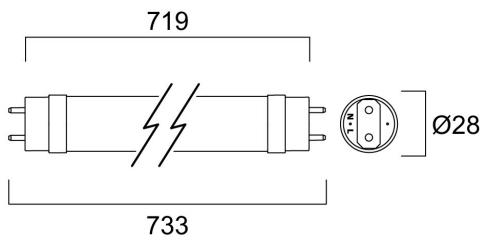

ToLED_o AVANT T8 CCG 734 1350LM 865 50K RL

Item No: 0030288

SYLVANIA

Energy efficient and affordable LED T8 solution to replace conventional fluorescent T8 lamps Omni-directional uniform light distribution thanks to glass tube construction design, same as traditional fluorescent T8 tubes High lumen package - 1350lm High lumen efficacy - 150 lm/W Switching cycles - 200,000X Average life 50,000 hours lifespan Lamp length - 734mm Wide beam angle High power factor Suitable for general illumination in offices, supermarkets, department stores, train stations, petrol stations, parking lots and maintenance free applications Suitable for operation with electromagnetic gears / CCG and direct mains operation (220-240V) 5-Year warranty

Technical Assets

Dimensions (mm)

Photometrics