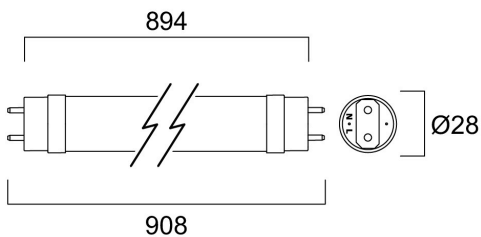

ToLED_o AVANT T8 CCG 908 1700LM 865 50K RL

Item No: 0030290

SYLVANIA

Energy efficient and affordable LED T8 solution to replace conventional fluorescent T8 lamps Omni-directional uniform light distribution thanks to glass tube construction design, same as traditional fluorescent T8 tubes High lumen package - 1700lm High lumen efficacy - 150 lm/W Switching cycles - 200,000X Average life 50,000 hours lifespan Lamp length - 908mm Wide beam angle High power factor Suitable for general illumination in offices, supermarkets, department stores, train stations, petrol stations, parking lots and maintenance free applications Suitable for operation with electromagnetic gears / CCG and direct mains operation (220-240V) 5-Year warranty

Technical Assets

Dimensions (mm)

Photometrics

ToLED_o AVANT T8 CCG 908 1700LM 865 50K RL

Item No: 0030290

SYLVANIA

General data

Product name	ToLED _o AVANT T8 CCG 908 1700LM 865 50K RL
Technology	LED
Lamp shape	Tube, single-ended
Cap/Base	G13
Lamp finish	Opal
Fixture rating	Open
General application	Hospitality, Logistics & Industry, Residential & Consumer
Operating temperature range (°C)	-20°C...+55°C
Performance ambient temperature T _q (°C)	25
Virtual assistant compatibility	N/A
ETIM Class	EC001959
E-number FI	4941364
Warranty	5 years

Optical data

Useful luminous flux (Φ _{use})	1700
Correlated colour temperature (k)	6500
Light colour	Daylight
CRI (Ra)	80
Colour Variation Initial (SDCM)	SDCM6
Photobiological Risk Group	RG0

Electrical data

Lifetime data

Lifespan L70 B50	50000
------------------	-------

Physical data

IP rating	IP20
Nominal Product Length (mm)	908
Nominal Product Diameter (mm)	28
Weight (kg)	0.146

Packaging

Product EAN number	5410288302904
Packaging single length / height (cm)	94.6
Packaging single width (cm)	2.9
Packaging single depth (cm)	2.9
DUN14 (inner)	15410288302901
Units per outer package	10
Packaging outer length / height (cm)	100.4
Packaging outer width (cm)	22.6
Packaging outer depth (cm)	11.3