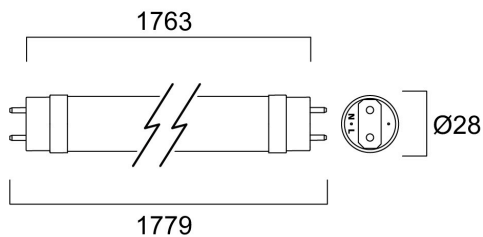

Technical Assets

Dimensions (mm)

Photometrics