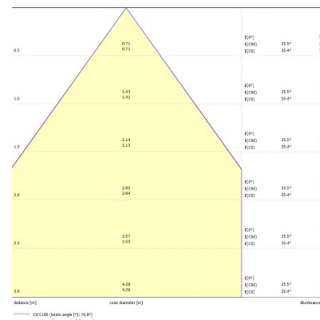

Technical Assets

Dimensions (mm)

Photometrics

Insaver UGR19 IP54 150 1150LM 830

Item No: 0030500

SYLVANIA

General data

Product name	Insaver UGR19 IP54 150 1150LM 830
Technology	LED
Cap/Base	N/A
Housing	Aluminium
Mount	Ceiling recessed mounting
Built in presence detector	NONE
General application	Hospitality, Office, Retail
Operating temperature range (°C)	-20°C...+40°C
Virtual assistant compatibility	N/A
ETIM Class	EC001744
E-number FI	4278509
Warranty	5 years

Optical data

Fixture luminous flux (lm)	1150
Luminaire efficacy (lm/W)	121
Correlated colour temperature (k)	3000
Light colour	Warm White
CRI (Ra)	80
Colour Variation Initial (SDCM)	SDCM3
Beam Angle (°)	70
Distribution type	Symmetric
Glare control	< 19
Photobiological Risk Group	RG1

Packaging

Product EAN number	5410288305004
Packaging single length / height (cm)	17.8
Packaging single width (cm)	17.8
Packaging single depth (cm)	7.0
DUN14 (inner)	15410288305001
Units per outer package	20
Packaging outer length / height (cm)	37.0
Packaging outer width (cm)	37.0
Packaging outer depth (cm)	37.0