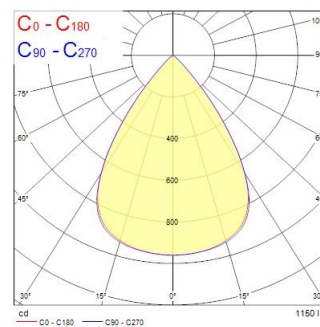

Photometrics