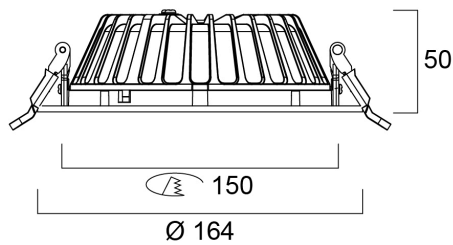

Insaver UGR19 IP54 150 1150LM 830

Item No: 0030500

SYLVANIA

PROTM

Insaver is a ceiling recessed LED downlight (IP54 from the front), Die-cast aluminium body, loop in loop out connector for quick installation, Non dimmable LED driver, 9.5W; 1150lm; 121lm/W; 3000K; UGR <19 with shallow product depth 50mm. Meets TP(a) requirements.

Technical Assets

Dimensions (mm)

Photometrics

Insaver UGR19 IP54 150 1150LM 830

Item No: 0030500

SYLVANIA

General data

Product name	Insaver UGR19 IP54 150 1150LM 830
Technology	LED
Cap/Base	N/A
Housing	Aluminium
Mount	Ceiling recessed mounting
Built in presence detector	NONE
General application	Hospitality, Office, Retail
Operating temperature range (°C)	-20°C...+40°C
Virtual assistant compatibility	N/A
ETIM Class	EC001744
E-number FI	4278509
Warranty	5 years

Insaver UGR19 IP54 150 1150LM 830

Item No: 0030500

SYLVANIA

Physical data

Housing colour	RAL 9010 - Pure white
IP rating	IP54/20
IK rating	IK07
Diffuser finish	Other
Diffuser material	None
Reflector finish	Not Applicable
Nominal Product Height (mm)	50
Nominal Product Diameter (mm)	165
Built-in diameter (mm)	150
Weight (kg)	0.45

Packaging

Product EAN number	5410288305004
Packaging single length / height (cm)	17.8
Packaging single width (cm)	17.8
Packaging single depth (cm)	7.0
DUN14 (inner)	15410288305001
Units per outer package	20
Packaging outer length / height (cm)	37.0
Packaging outer width (cm)	37.0
Packaging outer depth (cm)	37.0