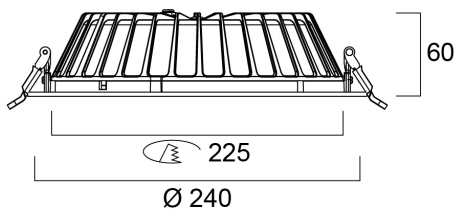

### Dimensions (mm)

## Physical data

Housing colour	RAL 9010 - Pure white
IP rating	IP54/20
IK rating	IK07
Diffuser finish	Other
Diffuser material	None
Reflector finish	Not Applicable
Nominal Product Height (mm)	60
Nominal Product Diameter (mm)	240
Built-in diameter (mm)	225
Weight (kg)	0.83

## Packaging

Product EAN number	5410288305066
Packaging single length / height (cm)	25.5
Packaging single width (cm)	25.5
Packaging single depth (cm)	8.5
DUN14 (inner)	15410288305063
Units per outer package	12
Packaging outer length / height (cm)	52.5
Packaging outer width (cm)	52.5
Packaging outer depth (cm)	27.5