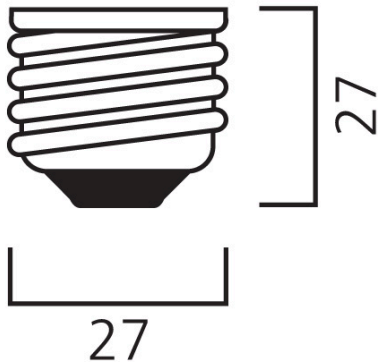

ToLEDo Performer Retro E 3000LM E27 840 SL

Item No: 0030633

SYLVANIA

The ToLEDo Performer E-Series is a direct retrofit solution to replace high-pressure mercury vapour lamps. Dual operating mode – compatible with HPMV magnetic ballast and direct mains AC 200-240V. 25,000 hours average rated life. Ideal product for factories, warehouses, industries, street lighting, post-top lighting and more. Similar look and feel to conventional HID lamps. IP65 design suitable for outdoor applications with IP rated base caps, as well as indoor applications. Available in 3000K and 4000K. Delivering instant saving with a low initial investment.

Technical Assets

Dimensions (mm)

E27

Photometrics

ToLEDo Performer Retro E 3000LM E27 840 SL

Item No: 0030633

SYLVANIA

General data

Lifetime data

Lifespan L70 B50	25000
------------------	-------

Physical data

Housing colour	White
IP rating	IP20
Nominal Product Height (mm)	180
Nominal Product Diameter (mm)	75
Weight (kg)	0.122

ToLEDo Performer Retro E 3000LM E27 840 SL

Item No: 0030633

SYLVANIA

Packaging

Product EAN number	5410288306339
Packaging single length / height (cm)	10.0
Packaging single width (cm)	10.0
Packaging single depth (cm)	21.8
DUN14 (inner)	15410288306336
Units per outer package	6
Packaging outer length / height (cm)	35.3
Packaging outer width (cm)	24.8
Packaging outer depth (cm)	22.8