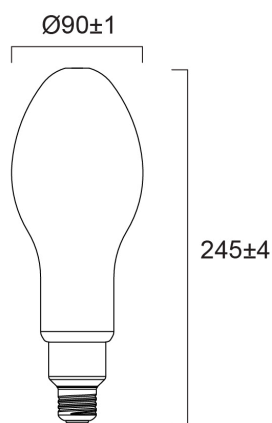

ToLEDo Performer Retro E 4000LM E27 840 SL

Item No: 0030635

SYLVANIA

The ToLEDo Performer E-Series is a direct retrofit solution to replace high-pressure mercury vapour lamps. Dual operating mode – compatible with HPMV magnetic ballast and direct mains AC 200-240V. 25,000 hours average rated life. Ideal product for factories, warehouses, industries, street lighting, post-top lighting and more. Similar look and feel to conventional HID lamps. IP65 design suitable for outdoor applications with IP rated base caps, as well as indoor applications. Available in 3000K and 4000K. Delivering instant saving with a low initial investment.

Technical Assets

Dimensions (mm)

Photometrics

ToLEDo Performer Retro E 4000LM E27 840 SL

Item No: 0030635

SYLVANIA

General data

Product name	ToLEDo Performer Retro E 4000LM E27 840 SL
Technology	LED
Lamp shape	Pear-shape
Cap/Base	E27
Lamp finish	Opal
Built in presence detector	NONE
Fixture rating	Open
General application	Logistics & Industry
Virtual assistant compatibility	N/A
ETIM Class	EC001959
E-number FI	4844498
Warranty	3 years

Lifetime data

Lifespan L70 B50	25000
------------------	-------

Physical data

Housing colour	White
IP rating	IP20
Nominal Product Height (mm)	245
Nominal Product Diameter (mm)	90
Weight (kg)	0.163

ToLEDo Performer Retro E 4000LM E27 840 SL

Item No: 0030635

Packaging

Product EAN number	5410288306353
Packaging single length / height (cm)	11.2
Packaging single width (cm)	11.2
Packaging single depth (cm)	27.0
DUN14 (inner)	15410288306350
Units per outer package	6
Packaging outer length / height (cm)	35.0
Packaging outer width (cm)	23.5
Packaging outer depth (cm)	28.0