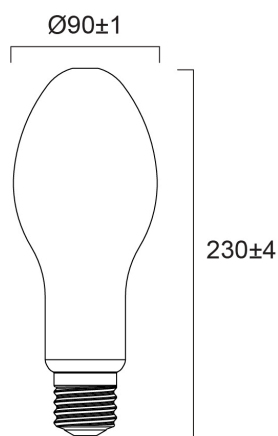

ToLEDo Performer Retro E 5500LM E40 830 SL

Item No: 0030636

SYLVANIA

The ToLEDo Performer E-Series is a direct retrofit solution to replace high-pressure mercury vapour lamps. Dual operating mode – compatible with HPMV magnetic ballast and direct mains AC 200-240V. 25,000 hours average rated life. Ideal product for factories, warehouses, industries, street lighting, post-top lighting and more. Similar look and feel to conventional HID lamps. IP65 design suitable for outdoor applications with IP rated base caps, as well as indoor applications. Available in 3000K and 4000K. Delivering instant saving with a low initial investment.

Technical Assets

Dimensions (mm)

Photometrics

ToLEDo Performer Retro E 5500LM E40 830 SL

Item No: 0030636

SYLVANIA

General data

Product name	ToLEDo Performer Retro E 5500LM E40 830 SL
Technology	LED
Lamp shape	Pear-shape
Cap/Base	E40
Lamp finish	Opal
Built in presence detector	NONE
Fixture rating	Open
General application	Logistics & Industry
Virtual assistant compatibility	N/A
ETIM Class	EC001959
E-number FI	4844499
Warranty	3 years

Lifetime data

Lifespan L70 B50	25000
------------------	-------

Physical data

Housing colour	White
IP rating	IP20
Nominal Product Height (mm)	230
Nominal Product Diameter (mm)	90
Weight (kg)	0.172

ToLEDo Performer Retro E 5500LM E40 830 SL

Item No: 0030636

Packaging

Product EAN number	5410288306360
Packaging single length / height (cm)	11.2
Packaging single width (cm)	11.2
Packaging single depth (cm)	27.0
DUN14 (inner)	15410288306367
Units per outer package	6
Packaging outer length / height (cm)	39.6
Packaging outer width (cm)	27.8
Packaging outer depth (cm)	28.0