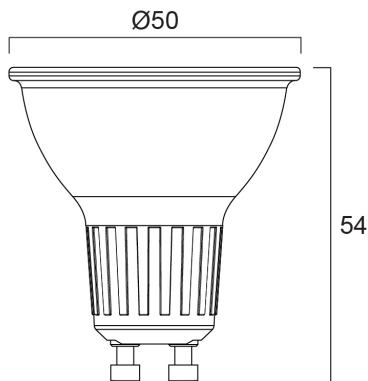

REFLED SUPERIA RETRO ES50 V5 360LM 940 36 SL3

Item No: 0030708

SYLVANIA

Premium performance professional LED GU10 range with the same look and feel of traditional halogen GU10 lamp. Recreates backlight effect similar to halogen dichroic lamps. Full glass design - means no colours clashing between lamp and fixture. Very long lifetime of up to 25,000 hours. COOLFIT functionality – ensures overheat and over temperature protection. High switching cycles: >100,000. High colour rendering: CRI90. Non dimmable. Warranty: 5 Years

Technical Assets

Dimensions (mm)

Photometrics

REFLED SUPERIA RETRO ES50 V5 360LM 940 36 SL3

Item No: 0030708

SYLVANIA

General data

Product name	REFLED SUPERIA RETRO ES50 V5 360LM 940 36 SL3
Technology	LED
Lamp shape	Reflector
Cap/Base	GU10
Lamp finish	Fresnel lens
Built in presence detector	NONE
Fixture rating	Open
General application	Education, Hospitality, Museums & Galleries, Office, Residential & Consumer, Retail
Operating temperature range (°C)	-20°C...+50°C
Virtual assistant compatibility	N/A
ETIM Class	EC001959
Warranty	5 years

Lifetime data

Lifespan L70 B50	25000
------------------	-------

Physical data

Housing colour	Transparent
IP rating	IP20
Nominal Product Height (mm)	54
Nominal Product Diameter (mm)	50
Weight (kg)	0.114

REFLED SUPERIA RETRO ES50 V5 360LM 940 36 SL3

Item No: 0030708

Packaging

Product EAN number	5410288307084
Packaging single length / height (cm)	8.2
Packaging single width (cm)	12.1
Packaging single depth (cm)	5.1
DUN14 (inner)	15410288307081
Units per inner package	6
Packaging inner length / height (cm)	32.3
Packaging inner width (cm)	12.8
Packaging inner depth (cm)	9.2
DUN14 (outer)	25410288307088
Units per outer package	60
Packaging outer length / height (cm)	67.0
Packaging outer width (cm)	33.7
Packaging outer depth (cm)	20.8