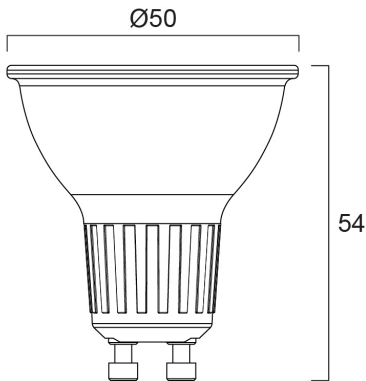

REFLED SUPERIA RETRO ES50 V5 345LM DIM 930 36 SL5

Item No: 0030723

SYLVANIA

Premium performance professional LED GU10 range with the same look and feel of traditional halogen GU10 lamp. Recreates backlight effect similar to halogen dichroic lamps. Full glass design - means no colours clashing between lamp and fixture. Very long lifetime of up to 25,000 hours. COOLFIT functionality – ensures overheat and over temperature protection. High switching cycles: >100,000. High colour rendering: CRI90. Dimmable. Warranty: 5 Years

Technical Assets

Dimensions (mm)

Photometrics

REFLED SUPERIA RETRO ES50 V5 345LM DIM 930 36 SL5

Item No: 0030723

SYLVANIA

General data

Product name	REFLED SUPERIA RETRO ES50 V5 345LM DIM 930 36 SL5
Technology	LED
Lamp shape	Reflector
Cap/Base	GU10
Lamp finish	Fresnel lens
Built in presence detector	NONE
Fixture rating	Open
General application	Education, Hospitality, Museums & Galleries, Office, Residential & Consumer, Retail
Operating temperature range (°C)	-20°C...+50°C
Virtual assistant compatibility	N/A
ETIM Class	EC001959
Warranty	5 years

Lifetime data

Lifespan L70 B50	25000
------------------	-------

Physical data

Housing colour	Transparent
IP rating	IP20
Nominal Product Height (mm)	54
Nominal Product Diameter (mm)	50
Weight (kg)	0.19

REFLED SUPERIA RETRO ES50 V5 345LM DIM 930 36 SL5

Item No: 0030723

SYLVANIA

Packaging

Product EAN number	5410288307237
Packaging single length / height (cm)	19.5
Packaging single width (cm)	5.0
Packaging single depth (cm)	8.1
DUN14 (inner)	15410288307234
Units per outer package	6
Packaging outer length / height (cm)	32.3
Packaging outer width (cm)	20.2
Packaging outer depth (cm)	9.2