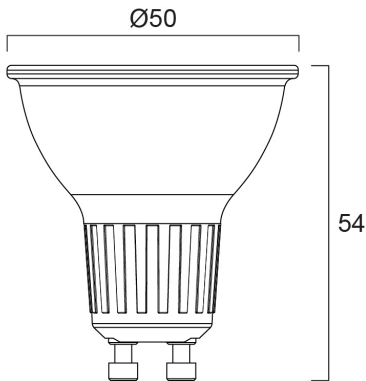

# REFLED SUPERIA RETRO ES50 V5 360LM DIM 940 36 SL5

Item No: 0030725

**SYLVANIA**

Premium performance professional LED GU10 range with the same look and feel of traditional halogen GU10 lamp. Recreates backlight effect similar to halogen dichroic lamps. Full glass design - means no colours clashing between lamp and fixture. Very long lifetime of up to 25,000 hours. COOLFIT functionality – ensures overheat and over temperature protection. High switching cycles: >100,000. High colour rendering: CRI90. Dimmable. Warranty: 5 Years

### Dimensions (mm)

## Physical data

Housing colour	Transparent
IP rating	IP20
Nominal Product Height (mm)	54
Nominal Product Diameter (mm)	50
Weight (kg)	0.19

## Packaging

Product EAN number	5410288307251
Packaging single length / height (cm)	19.5
Packaging single width (cm)	5.0
Packaging single depth (cm)	8.1
DUN14 (inner)	15410288307258
Units per outer package	6
Packaging outer length / height (cm)	32.3
Packaging outer width (cm)	20.2
Packaging outer depth (cm)	9.2