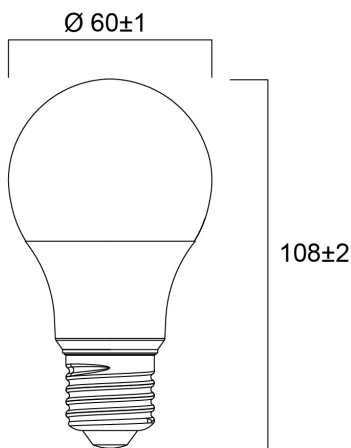

ToLEDo GLS 806LM 827 E27 SL4

Item No: 0030839

SYLVANIA

Compact and elegant design. Suitable replacement for halogen, incandescent and compact fluorescent lamps. Instant light at the flick of a switch. Uniform light distribution. Good colour rendering (CRI 80). Perfect for hotels, restaurants, lobbies, corridors, stairwells, reception areas. Lower maintenance costs. 12,000 hours average rated life.

Technical Assets

Dimensions (mm)

Photometrics

ToLEDo GLS 806LM 827 E27 SL4

Item No: 0030839

SYLVANIA

General data

Product name	ToLEDo GLS 806LM 827 E27 SL4
Technology	LED
Lamp shape	Pear-shape
Cap/Base	E27
Lamp finish	Opal
Built in presence detector	NONE
Fixture rating	Open
General application	Hospitality, Residential & Consumer
Operating temperature range (°C)	-20°C...+40°C
Virtual assistant compatibility	N/A
ETIM Class	EC001959
E-number FI	4741271
Warranty	3 years

Lifetime data

Lifespan L70 B50	15000
------------------	-------

Physical data

Housing colour	White
IP rating	IP20
Nominal Product Height (mm)	107
Nominal Product Diameter (mm)	60
Weight (kg)	0.082

ToLEDo GLS 806LM 827 E27 SL4

Item No: 0030839

Packaging

Product EAN number	5410288308395
Packaging single length / height (cm)	21.0
Packaging single width (cm)	6.1
Packaging single depth (cm)	11.2
DUN14 (inner)	15410288308392
Units per outer package	6
Packaging outer length / height (cm)	37.7
Packaging outer width (cm)	21.6
Packaging outer depth (cm)	12.5