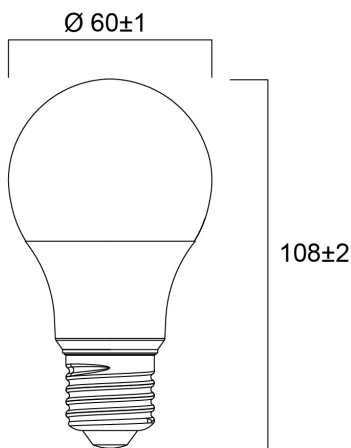

ToLEDo GLS 806LM 840 E27 SL4

Item No: 0030844

SYLVANIA

Compact and elegant design. Suitable replacement for halogen, incandescent and compact fluorescent lamps. Instant light at the flick of a switch. Uniform light distribution. Good colour rendering (CRI 80). Perfect for hotels, restaurants, lobbies, corridors, stairwells, reception areas. Lower maintenance costs. 12,000 hours average rated life.

Technical Assets

Dimensions (mm)

Photometrics

ToLEDo GLS 806LM 840 E27 SL4

Item No: 0030844

SYLVANIA

General data

Product name	ToLEDo GLS 806LM 840 E27 SL4
Technology	LED
Lamp shape	Pear-shape
Cap/Base	E27
Lamp finish	Opal
Built in presence detector	NONE
Fixture rating	Open
General application	Hospitality, Residential & Consumer
Operating temperature range (°C)	-20°C...+40°C
Virtual assistant compatibility	N/A
ETIM Class	EC001959
E-number FI	4741274
Warranty	3 years

Lifetime data

Lifespan L70 B50	15000
------------------	-------

Physical data

Housing colour	White
IP rating	IP20
Nominal Product Height (mm)	107
Nominal Product Diameter (mm)	60
Weight (kg)	0.082

ToLEDo GLS 806LM 840 E27 SL4

Item No: 0030844

Packaging

Product EAN number	5410288308449
Packaging single length / height (cm)	21.0
Packaging single width (cm)	6.1
Packaging single depth (cm)	11.2
DUN14 (inner)	15410288308446
Units per outer package	6
Packaging outer length / height (cm)	37.7
Packaging outer width (cm)	21.6
Packaging outer depth (cm)	12.5