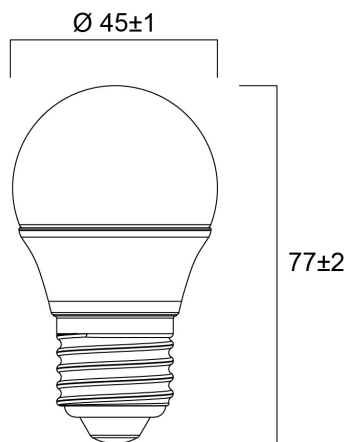

ToLEDo BALL 470LM 827 E27 SL

Item No: 0030865

SYLVANIA

Compact and elegant design. Suitable replacement for halogen, incandescent and compact fluorescent lamps. Instant light at the flick of a switch. Uniform light distribution. Good colour rendering (CRI 80). Perfect for hotels, restaurants, lobbies, corridors, stairwells, reception areas. Lower maintenance costs. 15,000 hours average rated life.

Technical Assets

Dimensions (mm)

Photometrics

ToLEDo BALL 470LM 827 E27 SL

Item No: 0030865

SYLVANIA

General data

Product name	ToLEDo BALL 470LM 827 E27 SL
Technology	LED
Lamp shape	Pear-shape
Cap/Base	E27
Lamp finish	Opal
Built in presence detector	NONE
Fixture rating	Open
General application	Hospitality, Residential & Consumer
Virtual assistant compatibility	N/A
ETIM Class	EC001959
E-number FI	4741283
Warranty	3 years

Lifetime data

Lifespan L70 B50	15000
------------------	-------

Physical data

Housing colour	White
IP rating	IP20
Nominal Product Height (mm)	77
Nominal Product Diameter (mm)	45
Weight (kg)	0.017

ToLEDo BALL 470LM 827 E27 SL

Item No: 0030865

SYLVANIA

Packaging

Product EAN number	5410288308654
Packaging single length / height (cm)	5.0
Packaging single width (cm)	5.0
Packaging single depth (cm)	9.5
DUN14 (inner)	15410288308651
Units per outer package	6
Packaging outer length / height (cm)	15.8
Packaging outer width (cm)	10.7
Packaging outer depth (cm)	10.7