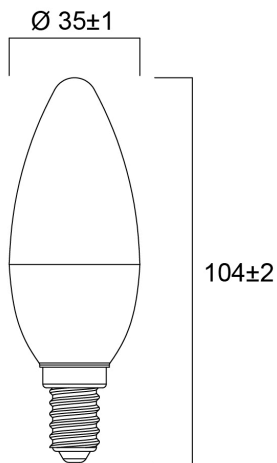

# ToLEDo CANDLE 470LM 827 E14 SL

Item No: 0030884

**SYLVANIA**

Compact and elegant design. Suitable replacement for halogen, incandescent and compact fluorescent lamps. Instant light at the flick of a switch. Uniform light distribution. Good colour rendering (CRI 80). Perfect for hotels, restaurants, lobbies, corridors, stairwells, reception areas. Lower maintenance costs. 15,000 hours average rated life.

### Dimensions (mm)

## Physical data

Housing colour	White
IP rating	IP20
Nominal Product Height (mm)	102
Nominal Product Diameter (mm)	35
Weight (kg)	0.016

## Packaging

Product EAN number	5410288308845
Packaging single length / height (cm)	4.5
Packaging single width (cm)	4.5
Packaging single depth (cm)	11.0
DUN14 (inner)	15410288308842
Units per outer package	6
Packaging outer length / height (cm)	14.3
Packaging outer width (cm)	9.7
Packaging outer depth (cm)	12.2