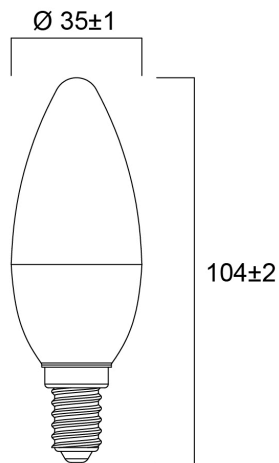

# ToLEDo CANDLE 470LM 827 E14 SL4

Item No: 0030885

**SYLVANIA**

Compact and elegant design. Suitable replacement for halogen, incandescent and compact fluorescent lamps. Instant light at the flick of a switch. Uniform light distribution. Good colour rendering (CRI 80). Perfect for hotels, restaurants, lobbies, corridors, stairwells, reception areas. Lower maintenance costs. 12,000 hours average rated life.

### Dimensions (mm)

## Physical data

Housing colour	White
IP rating	IP20
Nominal Product Height (mm)	102
Nominal Product Diameter (mm)	35
Weight (kg)	0.064

## Packaging

Product EAN number	5410288308852
Packaging single length / height (cm)	14.5
Packaging single width (cm)	3.7
Packaging single depth (cm)	11.0
DUN14 (inner)	15410288308859
Units per outer package	6
Packaging outer length / height (cm)	23.3
Packaging outer width (cm)	15.1
Packaging outer depth (cm)	12.3