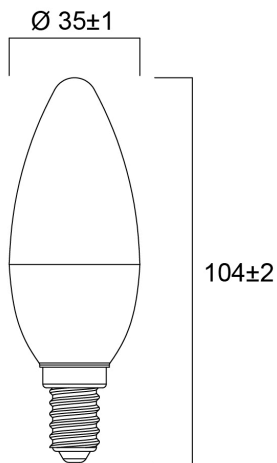

ToLEDo CANDLE 470LM 865 E14 SL

Item No: 0030887

SYLVANIA

Compact and elegant design. Suitable replacement for halogen, incandescent and compact fluorescent lamps. Instant light at the flick of a switch. Uniform light distribution. Good colour rendering (CRI 80). Perfect for hotels, restaurants, lobbies, corridors, stairwells, reception areas. Lower maintenance costs. 15,000 hours average rated life.

Technical Assets

Dimensions (mm)

Photometrics

ToLEDo CANDLE 470LM 865 E14 SL

Item No: 0030887

SYLVANIA

General data

Product name	ToLEDo CANDLE 470LM 865 E14 SL
Technology	LED
Lamp shape	Candle
Cap/Base	E14
Lamp finish	Opal
Built in presence detector	NONE
Fixture rating	Open
General application	Hospitality, Residential & Consumer
Virtual assistant compatibility	N/A
ETIM Class	EC001959
E-number FI	4741293
Warranty	3 years

Lifetime data

Lifespan L70 B50	15000
------------------	-------

Physical data

Housing colour	White
IP rating	IP20
Nominal Product Height (mm)	102
Nominal Product Diameter (mm)	35
Weight (kg)	0.016

ToLEDo CANDLE 470LM 865 E14 SL

Item No: 0030887

SYLVANIA

Packaging

Product EAN number	5410288308876
Packaging single length / height (cm)	4.5
Packaging single width (cm)	4.5
Packaging single depth (cm)	11.0
DUN14 (inner)	15410288308873
Units per outer package	6
Packaging outer length / height (cm)	14.3
Packaging outer width (cm)	9.7
Packaging outer depth (cm)	12.2