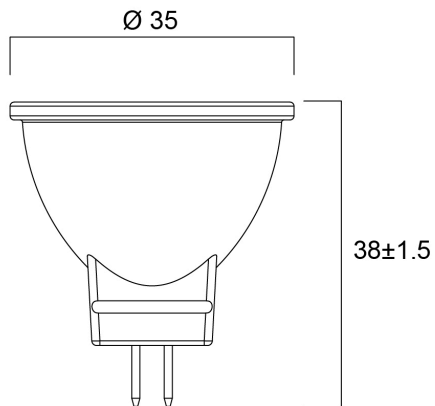

Technical Assets

Dimensions (mm)

Photometrics

RefLED Retro MR11 345LM 830 36° SL

Item No: 0031831

SYLVANIA

General data

Product name	RefLED Retro MR11 345LM 830 36° SL
Technology	LED
Watt (Rated) (W)	4
Lamp shape	Reflector
Cap/Base	GU4
Lamp finish	Clear
Built in presence detector	NONE
Fixture rating	Open
General application	Education, Hospitality, Museums & Galleries, Office, Residential & Consumer, Retail
Operating temperature range (°C)	-20°C...+40°C
Performance ambient temperature Tq (°C)	25
Virtual assistant compatibility	N/A
ETIM Class	EC001959
E-number FI	4741295
Warranty	3 years

Lifetime data

Lifespan L70 B50	15000
Average life (Nominal) (h)	15000
Average life (Rated) (h)	15000

Physical data

Housing colour	Transparent
IP rating	IP20
Nominal Product Height (mm)	38
Nominal Product Diameter (mm)	35
Weight (kg)	0.014

RefLED Retro MR11 345LM 830 36° SL

Item No: 0031831

SYLVANIA

Packaging

Product EAN number	5410288318318
Packaging single length / height (cm)	5.0
Packaging single width (cm)	4.5
Packaging single depth (cm)	7.5
DUN14 (inner)	15410288318315
Units per inner package	6
Packaging inner length / height (cm)	15.9
Packaging inner width (cm)	9.9
Packaging inner depth (cm)	8.8
DUN14 (outer)	25410288318312
Units per outer package	36
Packaging outer length / height (cm)	31.5
Packaging outer width (cm)	17.1
Packaging outer depth (cm)	19.6