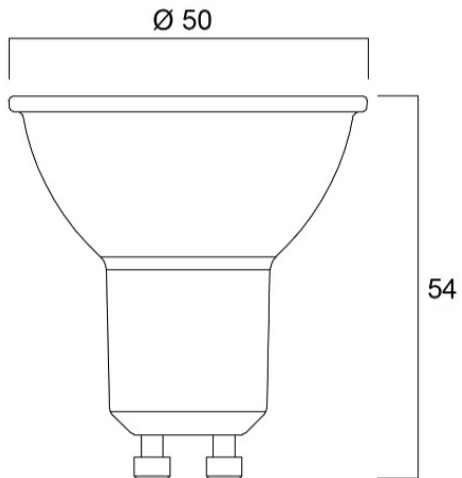

Technical Assets

Dimensions (mm)

Photometrics

RLD RT PAR16 V3 345LM 830 E14 36 SL

Item No: 0031840

SYLVANIA

General data

Product name	RLD RT PAR16 V3 345LM 830 E14 36 SL
Technology	LED
Watt (Rated) (W)	3.6
Lamp shape	Reflector
Cap/Base	E14
Lamp finish	Clear
Built in presence detector	NONE
Fixture rating	Open
General application	Hospitality, Museums & Galleries, Residential & Consumer, Retail
Operating temperature range (°C)	-20°C...+40°C
Performance ambient temperature Tq (°C)	25
Virtual assistant compatibility	N/A
ETIM Class	EC001959
E-number FI	4741298
Warranty	3 years

Lifetime data

Lifespan L70 B50	15000
Average life (Nominal) (h)	15000
Average life (Rated) (h)	15000

Physical data

Housing colour	Silver
IP rating	IP20
Nominal Product Height (mm)	73
Nominal Product Diameter (mm)	50
Weight (kg)	0.05

RLD RT PAR16 V3 345LM 830 E14 36 SL

Item No: 0031840

SYLVANIA

Packaging

Product EAN number	5410288318400
Packaging single length / height (cm)	5.0
Packaging single width (cm)	5.0
Packaging single depth (cm)	8.7
DUN14 (inner)	15410288318407
Units per inner package	6
Packaging inner length / height (cm)	15.9
Packaging inner width (cm)	10.9
Packaging inner depth (cm)	10.0
DUN14 (outer)	25410288318404
Units per outer package	48
Packaging outer length / height (cm)	33.3
Packaging outer width (cm)	23.3
Packaging outer depth (cm)	22.0