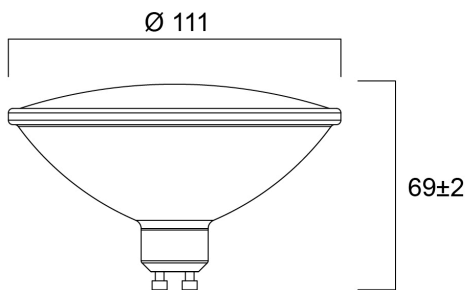

RefLED Retro ES111 V3 1150LM DIM 830 25SL

Item No: 0031858

SYLVANIA

High performance LED ES111 lamp with the same look and feel of traditional Halogen ES111 lamp
Full glass design - means no colours clashing between lamp and fixture
High lumen output - 1150lm
Stippled lens to help reduce glare and recreate the halogen light effect
25° beam angle
96% energy saving
Dimmable
25,000 H average rated life, last 12.5 times longer than halogen alternatives
> 100,000X switching cycle
High lumen efficacy – 89 lm/W
Good colour rendering - CRI 80

Technical Assets

Dimensions (mm)

Photometrics

RefLED Retro ES111 V3 1150LM DIM 830 25SL

Item No: 0031858

SYLVANIA

General data

Product name	RefLED Retro ES111 V3 1150LM DIM 830 25SL
Technology	LED
Watt (Rated) (W)	12
Lamp shape	Reflector
Cap/Base	GU10
Lamp finish	Clear
Built in presence detector	NONE
Fixture rating	Open
General application	Hospitality, Museums & Galleries, Residential & Consumer, Retail
Operating temperature range (°C)	-20°C...+40°C
Performance ambient temperature Tq (°C)	25
Virtual assistant compatibility	N/A
ETIM Class	EC001959
E-number FI	4741297
Warranty	3 years

Lifetime data

Lifespan L70 B50	25000
Average life (Nominal) (h)	25000
Average life (Rated) (h)	25000

Physical data

Housing colour	Silver
IP rating	IP20
Nominal Product Height (mm)	69
Nominal Product Diameter (mm)	110
Weight (kg)	0.22

RefLED Retro ES111 V3 1150LM DIM 830 25SL

Item No: 0031858

SYLVANIA

Packaging

Product EAN number	5410288318585
Packaging single length / height (cm)	11.5
Packaging single width (cm)	11.5
Packaging single depth (cm)	9.0
DUN14 (inner)	15410288318582
Units per outer package	6
Packaging outer length / height (cm)	36.3
Packaging outer width (cm)	24.5
Packaging outer depth (cm)	11.5