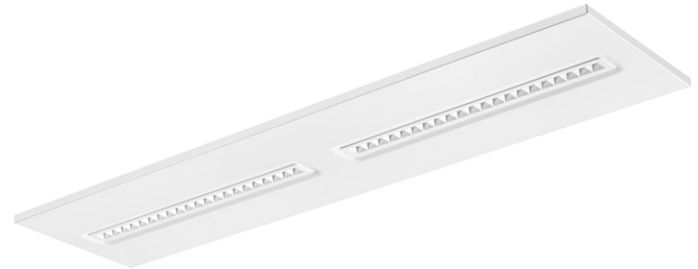

OPTICLIP R 1200 830 1L WHT SSC

Item No: 0034017

PROTM

OPTICLIP R 1200 830 1L WHT SSC is a high efficacy low glare ceiling recessed mounted luminaire with replaceable light engines for office and education applications. White colour plastic optic (reflector + lens), direct light distribution. Luminaire dimensions: 1195x295x17mm. White body colour (RAL9016), IP40 (from the front), IK07, SylSmart Standalone capable, 34W power consumption, 3000K (warm white) LED CCT, 4450lm luminous flux at 900mA drive current level, 131lm/W system efficacy, CRI>80, SDCM≤3 (3-step MacAdam ellipse) LED Colour Consistency, UGR<19, luminance at 65° < 2000 cd/m². Lifespan: 100,000 hours L80B20, photobiological safety risk group 0. Electrical protection Class II. Glow wire test 850°C.

Distance [m] Cone diameter [m] Illuminance [lx]
 — C0 - C180 (Half beam angle: 75.0°)
 — C90 - C270 (Half beam angle: 76.0°)

OPTICLIP R 1200 830 1L WHT SSC

Item No: 0034017

SYLVANIA

General data

Product name	OPTICLIP R 1200 830 1L WHT SSC
Technology	LED
Cap/Base	N/A
Housing	Steel
Mount	Ceiling recessed mounting
Built in presence detector	NONE
General application	Office, Education
Operating temperature range (°C)	5°C...+25°C
Performance ambient temperature Tq (°C)	25
Virtual assistant compatibility	N/A
ETIM Class	EC002892
E-number FI	4170630
Warranty	5 years

OPTICLIP R 1200 830 1L WHT SSC

Item No: 0034017

SYLVANIA

Lifetime data

Lifespan L70 B50	100000
Lifespan L80 B20	100000
Lifespan L90 B20	50000

Physical data

Housing colour	RAL 9016 - Traffic white / Bezel
IP rating	IP40/20
IK rating	IK07
Diffuser finish	Other
Diffuser material	None
Reflector finish	Matt
Nominal Product Length (mm)	1195
Nominal Product Width (mm)	295
Nominal Product Height (mm)	14
Weight (kg)	2.9