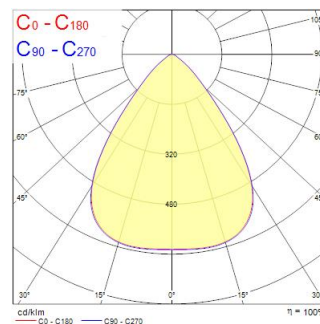

OPTICLIP R 1200 830 1L WHT SSC

Item No: 0034017

PROTM

OPTICLIP R 1200 830 1L WHT SSC is a high efficacy low glare ceiling recessed mounted luminaire with replaceable light engines for office and education applications. White colour plastic optic (reflector + lens), direct light distribution. Luminaire dimensions: 1195x295x17mm. White body colour (RAL9016), IP40 (from the front), IK07, SylSmart Standalone capable, 34W power consumption, 3000K (warm white) LED CCT, 4450lm luminous flux at 900mA drive current level, 131lm/W system efficacy, CRI>80, SDCM≤3 (3-step MacAdam ellipse) LED Colour Consistency, UGR<19, luminance at 65° < 2000 cd/m². Lifespan: 100,000 hours L80B20, photobiological safety risk group 0. Electrical protection Class II. Glow wire test 850°C.

Technical Assets

Dimensions (mm)

Photometrics

Distance [m]	Cone diameter [m]	Beam diameter [m]	Beam diameter [ft]	Beam diameter [in]	Illuminance [lx]
0.5	0.78	0.78	2.56	10.1	1114
1.0	1.56	1.56	5.12	20.2	279
1.5	2.34	2.34	7.68	30.3	126
2.0	3.13	3.11	10.24	40.4	69
2.5	3.91	3.89	12.80	50.5	44
3.0	4.69	4.67	15.36	60.6	31

Distance [m] Cone diameter [m] Illuminance [lx]
 — C0 - C180 (Half beam angle: 75.0°)
 — C90 - C270 (Half beam angle: 76.0°)

OPTICLIP R 1200 830 1L WHT SSC

Item No: 0034017

SYLVANIA

General data

Product name	OPTICLIP R 1200 830 1L WHT SSC
Technology	LED
Cap/Base	N/A
Housing	Steel
Mount	Ceiling recessed mounting
Built in presence detector	NONE
General application	Office, Education
Operating temperature range (°C)	5°C...+25°C
Performance ambient temperature Tq (°C)	25
Virtual assistant compatibility	N/A
ETIM Class	EC002892
E-number FI	4170630
Warranty	5 years

Optical data

Fixture luminous flux (lm)	4450
Luminaire efficacy (lm/W)	131
Correlated colour temperature (k)	3000
Light colour	Warm White
CRI (Ra)	80
Colour Variation Initial (SDCM)	SDCM3
Beam Angle (°)	75
Distribution type	Symmetric
Glare control	< 19
Photobiological Risk Group	RG0