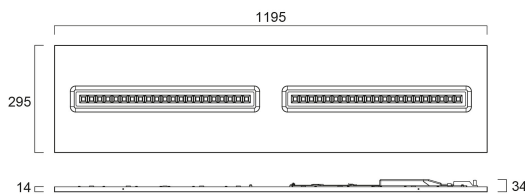

Technical Assets

Dimensions (mm)