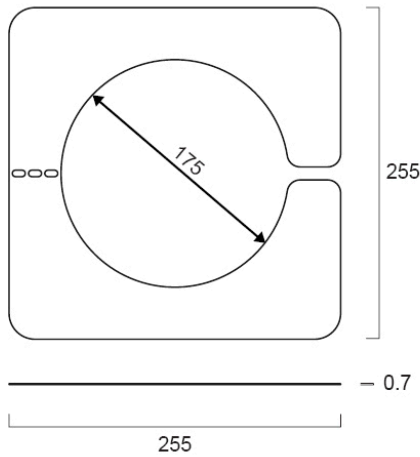

Reinforcing Plate 175

Item No: 0038002

SYLVANIA

PROTM

CE UK
CA

REINFORCING PLATE 175

Technical Assets

Dimensions (mm)

Photometrics

Reinforcing Plate 175

Item No: 0038002

SYLVANIA

General data

Product name	Reinforcing Plate 175
Technology	Non - Electrical Device
Type of accessory	Mounting plate
Housing	Steel
General application	Hospitality, Office, Retail
ETIM Class	EC002557
E-number FI	4279639
Warranty	3 years

Electrical data

Emergency type	
----------------	--

Physical data

Housing colour	RAL 9005 - Jet black
Nominal Product Length (mm)	255
Nominal Product Width (mm)	255
Nominal Product Height (mm)	0.7
Weight (kg)	0.233

Packaging

Product EAN number	5410288380025
Packaging single length / height (cm)	25.5
Packaging single width (cm)	25.5
Packaging single depth (cm)	0.7
DUN14 (inner)	15410288380022
Units per outer package	40
Packaging outer length / height (cm)	27.5
Packaging outer width (cm)	27.5
Packaging outer depth (cm)	6.5