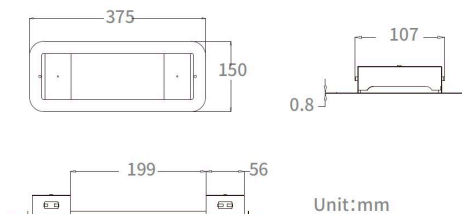

### Dimensions (mm)

### Physical data

Housing colour	White
Nominal Product Length (mm)	375
Nominal Product Width (mm)	150
Nominal Product Height (mm)	57
Weight (kg)	0.48
Recessed Depth (mm)	57

## Packaging

Product EAN number	5410288388229
Packaging single length / height (cm)	32.0
Packaging single width (cm)	20.0
Packaging single depth (cm)	11.0
DUN14 (inner)	05410288388229
Units per outer package	1
Packaging outer length / height (cm)	32.0
Packaging outer width (cm)	20.0
Packaging outer depth (cm)	11.0