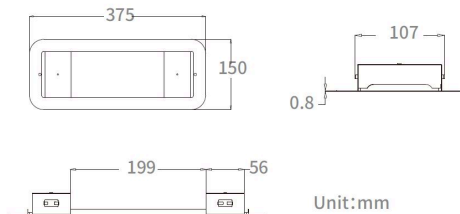

LIFESAFE PRO BH IP65 RCSD MTG KIT BK

Item No: 0038823

SYLVANIA

LiFeSafe PRO Bulkhead IP65 RCSD MTG KIT BK. Black steel recessing kit for LiFeSafe PRO bulkhead. 6-year warranty.

Technical Assets

Dimensions (mm)

Photometrics

General data

Product name	LIFESAFE PRO BH IP65 RCSD MTG KIT BK
Technology	Non - Electrical Device
Accessory type	Mounting
Type of accessory	Fixing clamp / bracket
Housing	PC Polycarbonate
Mount	Ceiling recessed mounting
General application	Education, Hospitality, Logistics & Industry, Museums & Galleries, Office
ETIM Class	EC002557
Warranty	6 years

Electrical data

Emergency type	
Max. products per 10A C Breaker	1
Max. products per 16A C Breaker	1

Physical data

Housing colour	Black
IK rating	IK00
Nominal Product Length (mm)	375
Nominal Product Width (mm)	150
Nominal Product Height (mm)	57
Weight (kg)	0.48
Recessed Depth (mm)	57

LIFESAFE PRO BH IP65 RCSD MTG KIT BK

Item No: 0038823

SYLVANIA

Packaging

Product EAN number	5410288388236
Packaging single length / height (cm)	32.0
Packaging single width (cm)	20.0
Packaging single depth (cm)	11.0
DUN14 (inner)	05410288388236
Units per outer package	1
Packaging outer length / height (cm)	32.0
Packaging outer width (cm)	20.0
Packaging outer depth (cm)	11.0