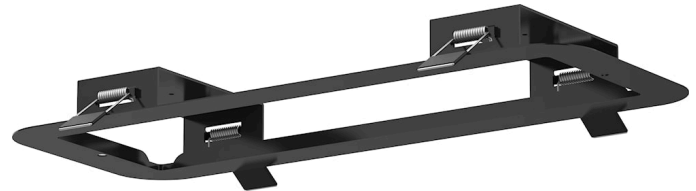

LIFESAFE PRO BH IP65 RCSD MTG KIT BK

Item No: 0038823

SYLVANIA

LiFeSafe PRO Bulkhead IP65 RCSD MTG KIT BK. Black steel recessing kit for LiFeSafe PRO bulkhead. 6-year warranty.

Technical Assets

Dimensions (mm)

Photometrics

General data

Product name	LIFESAFE PRO BH IP65 RCSD MTG KIT BK
Technology	Non - Electrical Device
Accessory type	Mounting
Type of accessory	Fixing clamp / bracket
Housing	PC Polycarbonate
Mount	Ceiling recessed mounting
General application	Education, Hospitality, Logistics & Industry, Museums & Galleries, Office
ETIM Class	EC002557
Warranty	6 years

Electrical data

Emergency type	
Max. products per 10A C Breaker	1
Max. products per 16A C Breaker	1

Physical data

Housing colour	Black
IK rating	IK00
Nominal Product Length (mm)	375
Nominal Product Width (mm)	150
Nominal Product Height (mm)	57
Weight (kg)	0.48
Recessed Depth (mm)	57