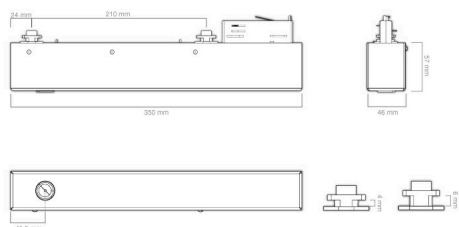

Technical Assets

Dimensions (mm)

Photometrics

General data

Product name	LIFESAFE PRO TRK OA STUCCHI EM3 NM DA
Technology	LED
Cap/Base	N/A
Housing	PC Polycarbonate
Mount	Track mounting
General application	Education, Hospitality, Logistics & Industry, Museums & Galleries, Office
Operating temperature range (°C)	0°C...+35°C
ETIM Class	EC001957
Warranty	6 years

Lifetime data

Lifespan L70 B10	120000
Lifespan L90 B10	100000

Physical data

Housing colour	White
IP rating	IP20
IK rating	IK02
Diffuser finish	Prismatic
Diffuser material	PC Polycarbonate
Nominal Product Length (mm)	350
Nominal Product Width (mm)	57
Nominal Product Height (mm)	46
Weight (kg)	0.77

Packaging

Product EAN number	5410288388502
Packaging single length / height (cm)	45.0
Packaging single width (cm)	22.0
Packaging single depth (cm)	11.0
DUN14 (inner)	05410288388502
Units per outer package	1
Packaging outer length / height (cm)	45.0
Packaging outer width (cm)	22.0
Packaging outer depth (cm)	11.0