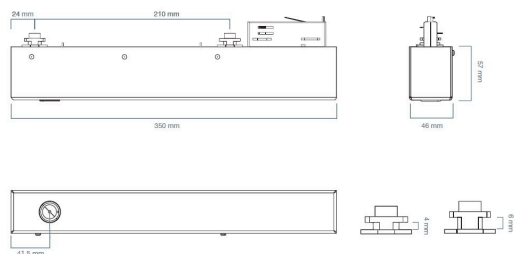

### Dimensions (mm)

## Physical data

Housing colour	Black
IP rating	IP20
IK rating	IK02
Diffuser finish	Prismatic
Diffuser material	PC Polycarbonate
Nominal Product Length (mm)	350
Nominal Product Width (mm)	57
Nominal Product Height (mm)	46
Weight (kg)	0.77

## Packaging

Product EAN number	5410288388519
Packaging single length / height (cm)	45.0
Packaging single width (cm)	22.0
Packaging single depth (cm)	11.0
DUN14 (inner)	05410288388519
Units per outer package	1
Packaging outer length / height (cm)	45.0
Packaging outer width (cm)	22.0
Packaging outer depth (cm)	11.0