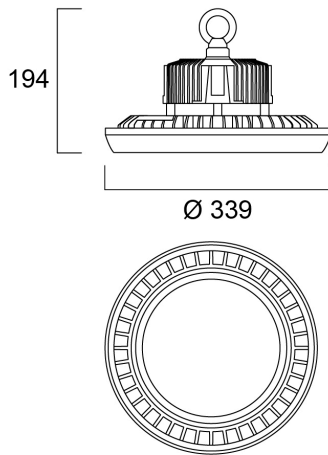

START Highbay IP65 1-10V 26000lm 840 WB

Item No: 0039349

SYLVANIA

START Highbay, includes 1 m cables, black aluminium housing, 26,000 Lm, 200 W, 130 Lm/W, 4000 K, drive current: 5000 mA, CRI 80, 90° beam angle, 1-10 V dimmable, IP65, IK08, 54,000 hrs (L80/B50), (D x H) 339 x 194 mm, 1 m mains cable, 1 m control cable, 1.2 m chain length including hooks

Technical Assets

Dimensions (mm)

Photometrics

0.5	0.99 0.99	E171 E1C90 44° E1C01 43°	34739 10079 10629
1.0	1.97 1.90	E171 E1C90 44° E1C01 43°	13611 2919 2687
1.5	2.96 2.86	E171 E1C90 44° E1C01 43°	6079 1100 1101
2.0	3.94 3.81	E171 E1C90 44° E1C01 43°	3419 630 664
2.5	4.93 4.76	E171 E1C90 44° E1C01 43°	2188 403 421
3.0	5.92 5.71	E171 E1C90 44° E1C01 43°	1520 260 266

Distance [m] Cone diameter [m] Illuminance [lx]

— C0 - C180 (Half beam angle: 87.2°)
— C90 - C270 (Half beam angle: 89.2°)

START Highbay IP65 1-10V 26000lm 840 WB

Item No: 0039349

SYLVANIA

General data

Product name	START Highbay IP65 1-10V 26000lm 840 WB
Technology	LED
Housing	Aluminium
Mount	Suspended
Fixture rating	Enclosed
General application	Logistics & Industry
Operating temperature range (°C)	-30°C...+50°C
Performance ambient temperature Tq (°C)	25
ETIM Class	EC001716
E-number FI	4306963
E-number SE	7214417
Warranty	5 years

Packaging

Product EAN number	5410288393490
Packaging single length / height (cm)	40.0
Packaging single width (cm)	40.0
Packaging single depth (cm)	18.7
DUN14 (inner)	05410288393490
Units per outer package	1
Packaging outer length / height (cm)	40.0
Packaging outer width (cm)	40.0
Packaging outer depth (cm)	18.7