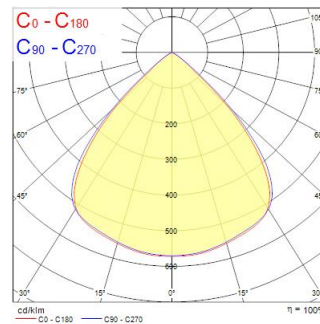

START Highbay IP65 1-10V 26000lm 840 WB

Item No: 0039349

SYLVANIA

START Highbay, includes 1 m cables, black aluminium housing, 26,000 Lm, 200 W, 130 Lm/W, 4000 K, drive current: 5000 mA, CRI 80, 90° beam angle, 1-10 V dimmable, IP65, IK08, 54,000 hrs (L80/B50), (D x H) 339 x 194 mm, 1 m mains cable, 1 m control cable, 1.2 m chain length including hooks

Technical Assets

Dimensions (mm)

Photometrics

0.5	0.99 0.99	E171 E1C90 44° E1C01 43°	34739 10079 10629
1.0	1.97 1.90	E171 E1C90 44° E1C01 43°	13611 2919 2687
1.5	2.96 2.86	E171 E1C90 44° E1C01 43°	6079 1100 1101
2.0	3.94 3.81	E171 E1C90 44° E1C01 43°	3419 630 664
2.5	4.93 4.76	E171 E1C90 44° E1C01 43°	2188 403 421
3.0	5.92 5.71	E171 E1C90 44° E1C01 43°	1520 260 266

Distance [m] Cone diameter [m] Illuminance [lx]

— C0 - C180 (Half beam angle: 87.2°)
— C90 - C270 (Half beam angle: 89.2°)

START Highbay IP65 1-10V 26000lm 840 WB

Item No: 0039349

SYLVANIA

General data

Product name	START Highbay IP65 1-10V 26000lm 840 WB
Technology	LED
Housing	Aluminium
Mount	Suspended
Fixture rating	Enclosed
General application	Logistics & Industry
Operating temperature range (°C)	-30°C...+50°C
Performance ambient temperature Tq (°C)	25
ETIM Class	EC001716
E-number FI	4306963
E-number SE	7214417
Warranty	5 years

Optical data

Fixture luminous flux (lm)	26000
Luminaire efficacy (lm/W)	130
Correlated colour temperature (k)	4000
Light colour	Neutral White
CRI (Ra)	80
Colour Variation Initial (SDCM)	SDCM6
Beam Angle (°)	90
Glare control	< 25
Photobiological Risk Group	RG1