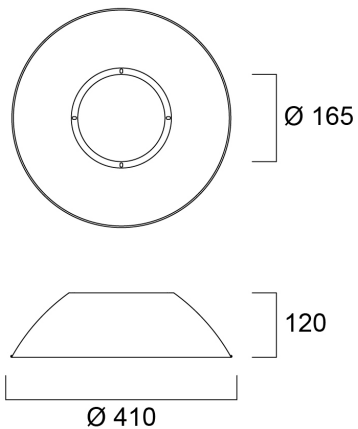

### Dimensions (mm)

### Physical data

Housing colour	Silver
Nominal Product Height (mm)	119
Nominal Product Diameter (mm)	410
Weight (kg)	0.362

## Packaging

Product EAN number	5410288393568
Packaging single length / height (cm)	41.0
Packaging single width (cm)	41.0
Packaging single depth (cm)	12.0
DUN14 (inner)	15410288393565
Units per outer package	8
Packaging outer length / height (cm)	43.0
Packaging outer width (cm)	43.0
Packaging outer depth (cm)	22.7