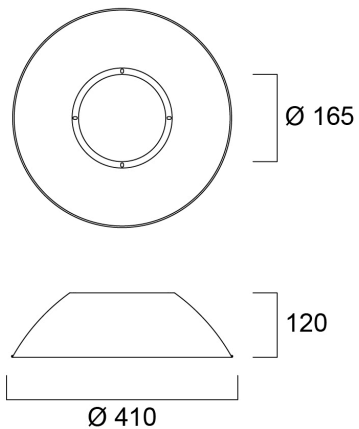

ALU SHADE BLACK COLOR FOR 13/19KLM

Item No: 0039357

SYLVANIA

Black painted aluminium shade for 13000 lm Start Highbay (0039344, 0039347, 0039350), and for 19000 lm Start Highbay (0039345, 0039348, 0039351).

Technical Assets

Dimensions (mm)

Photometrics

General data

Product name	ALU SHADE BLACK COLOR FOR 13/19KLM
Technology	Accessory
Housing	Aluminium
General application	Logistics & Industry
ETIM Class	EC002557
E-number FI	4306972
E-number SE	7214432
Warranty	5 years

Physical data

Housing colour	Black
Nominal Product Height (mm)	119
Nominal Product Diameter (mm)	410
Weight (kg)	0.369

ALU SHADE BLACK COLOR FOR 13/19KLM

Item No: 0039357

Packaging

Product EAN number	5410288393575
Packaging single length / height (cm)	41.0
Packaging single width (cm)	41.0
Packaging single depth (cm)	12.0
DUN14 (inner)	15410288393572
Units per outer package	8
Packaging outer length / height (cm)	43.0
Packaging outer width (cm)	43.0
Packaging outer depth (cm)	22.7