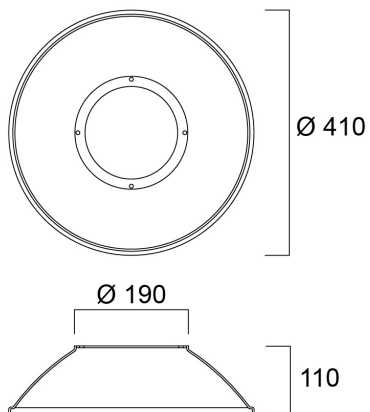

Technical Assets

Dimensions (mm)

Photometrics

PC LAMPSHADE TRANSPARENT 13/19KLM

Item No: 0039358

SYLVANIA

General data

Product name	PC LAMPSHADE TRANSPARENT 13/19KLM
Technology	Accessory
Type of accessory	Reflector
Housing	PC Polycarbonate
General application	Logistics & Industry
ETIM Class	EC002557
E-number FI	4306973
E-number SE	7214433
Warranty	5 years

Physical data

Nominal Product Height (mm)	151
Nominal Product Diameter (mm)	410
Weight (kg)	0.5

Packaging

Product EAN number	5410288393582
Packaging single length / height (cm)	41.0
Packaging single width (cm)	41.0
Packaging single depth (cm)	11.0
DUN14 (inner)	15410288393589
Units per outer package	8
Packaging outer length / height (cm)	43.0
Packaging outer width (cm)	43.0
Packaging outer depth (cm)	22.7

Safety data

Glow Wire Test (°C)	650
---------------------	-----