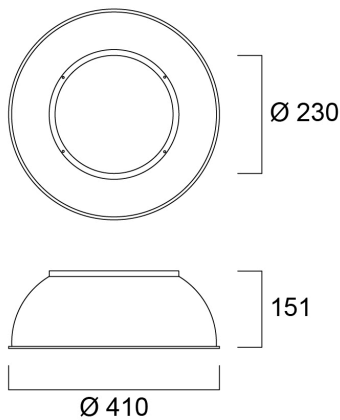

ALU SHADE BLACK COLOR FOR 26KLM

Item No: 0039360

SYLVANIA

Black painted aluminium shade for 26000 lm Start Highbay (0039346, 0039349, 0039352).

Technical Assets

Dimensions (mm)

Photometrics

General data

Physical data

Housing colour	Black
Nominal Product Height (mm)	151
Nominal Product Diameter (mm)	410
Weight (kg)	0.389

ALU SHADE BLACK COLOR FOR 26KLM

Item No: 0039360

SYLVANIA

Packaging

Product EAN number	5410288393605
Packaging single length / height (cm)	41.0
Packaging single width (cm)	41.0
Packaging single depth (cm)	15.1
DUN14 (inner)	15410288393602
Units per outer package	4
Packaging outer length / height (cm)	47.0
Packaging outer width (cm)	47.0
Packaging outer depth (cm)	36.7