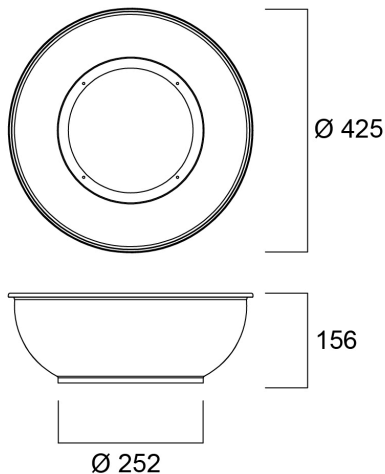

Alu Shade Alu Color For 13/19Klm

Item No: 0039606

SYLVANIA

Unpainted aluminium shade for 13,000 & 19,000Lm Granit.

Technical Assets

Dimensions (mm)

Photometrics

General data

Product name	Alu Shade Alu Color For 13/19Klm
Technology	Accessory
General application	Logistics & Industry
ETIM Class	EC002557
E-number FI	4357028
Warranty	5 years

Packaging

Product EAN number	5410288396064
Packaging single length / height (cm)	42.5
Packaging single width (cm)	42.5
Packaging single depth (cm)	15.6
DUN14 (inner)	15410288396061
Units per outer package	10
Packaging outer length / height (cm)	50.5
Packaging outer width (cm)	50.5
Packaging outer depth (cm)	34.0

Physical data

Weight (kg)	0.45
-------------	------