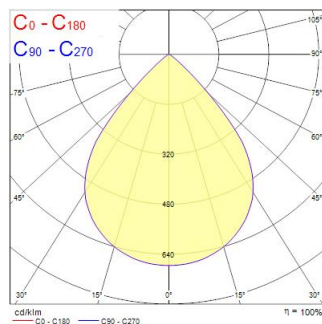

Technical Assets

Dimensions (mm)

Photometrics

Distance [m]	Cone diameter [m]	Beam diameter [m]	Illuminance [lx]
0.5	0.86	Ø171	9135
		Ø100	12251
1.0	1.72	Ø171	4205
		Ø100	3083
1.5	2.58	Ø171	2235
		Ø100	1982
2.0	3.44	Ø171	1629
		Ø100	1588
2.5	4.30	Ø171	1245
		Ø100	1190
3.0	5.16	Ø171	959
		Ø100	916

Distance [m] Cone diameter [m] Illuminance [lx]
 C0 - C180 (Half beam angle: 81.4°)

Granit IP65 DALI 19000lm 840 WB

Item No: 0039621

SYLVANIA

General data

Product name	Granit IP65 DALI 19000lm 840 WB
Technology	LED
Housing	Aluminium
Mount	Suspended
Fixture rating	Enclosed
General application	Logistics & Industry
Operating temperature range (°C)	-30°C...+50°C
Performance ambient temperature Tq (°C)	25
ETIM Class	EC001716
E-number FI	4357018
Warranty	5 years

Optical data

Fixture luminous flux (lm)	19500
Luminaire efficacy (lm/W)	140
Correlated colour temperature (k)	4000
Light colour	Neutral White
CRI (Ra)	80
Colour Variation Initial (SDCM)	SDCM3
Beam Angle (°)	85
Glare control	< 25
Photobiological Risk Group	RG1