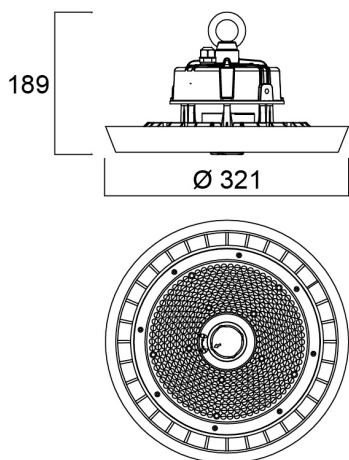

Granit IP65 DALI 19000lm 840 WB

Item No: 0039621

SYLVANIA

Integrated LED highbay; Black aluminium housing; 19500 Lm; 139 W; 140 Lm/W; 4000K; Drive current: 2400mA; CRI 80; 85° beam angle; DALI dimmable; IP65; IK08; Lifespan L80:B50 90,000 hrs; (D x H) 321 x 189 mm; 1.5 m mains cable; 1.5 m control cable; 1.2 m chain length including hooks.

Technical Assets

Dimensions (mm)

Photometrics

Distance [m]	Cone diameter [m]	Beam diameter [m]	Illuminance [lx]
0.5	0.86	Ø171	9135
		Ø100	12251
1.0	1.72	Ø171	4205
		Ø100	3083
1.5	2.58	Ø171	2235
		Ø100	1982
2.0	3.44	Ø171	1629
		Ø100	1588
2.5	4.30	Ø171	1245
		Ø100	1190
3.0	5.16	Ø171	959
		Ø100	916

Distance [m] Cone diameter [m] Illuminance [lx]
 C0 - C180 (Half beam angle: 81.4°)

Granit IP65 DALI 19000lm 840 WB

Item No: 0039621

SYLVANIA

General data

Product name	Granit IP65 DALI 19000lm 840 WB
Technology	LED
Housing	Aluminium
Mount	Suspended
Fixture rating	Enclosed
General application	Logistics & Industry
Operating temperature range (°C)	-30°C...+50°C
Performance ambient temperature Tq (°C)	25
ETIM Class	EC001716
E-number FI	4357018
Warranty	5 years

Packaging

Product EAN number	5410288396217
Packaging single length / height (cm)	38.0
Packaging single width (cm)	38.0
Packaging single depth (cm)	18.5
DUN14 (inner)	05410288396217
Units per outer package	1
Packaging outer length / height (cm)	38.0
Packaging outer width (cm)	38.0
Packaging outer depth (cm)	18.5