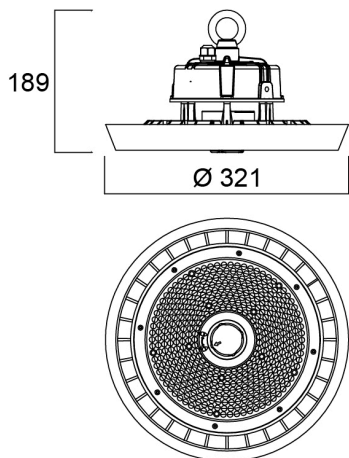

# Granit IP65 DALI 19000lm 865 WB

Item No: 0039624

**SYLVANIA**

Integrated LED highbay; Black aluminium housing; 19100 Lm; 139 W; 137 Lm/W; 6500K; Drive current: 2400mA; CRI 80; 85° beam angle; DALI dimmable; IP65; IK08; Lifespan L80:B50 90,000 hrs; (D x H) 321 x 189 mm; 1.5 m mains cable; 1.5 m control cable; 1.2 m chain length including hooks.

### Dimensions (mm)

### Photometrics

Distance [m]	Cone diameter [m]	Beam diameter [m]	Beam diameter [ft]	Illuminance [lx]
0.5	0.86	Ø171	Ø57"	53736 11729
1.0	1.72	Ø342	Ø114"	13434 2902
1.5	2.58	Ø513	Ø171"	5971 1303
2.0	3.44	Ø684	Ø228"	3395 733
2.5	4.30	Ø855	Ø285"	2149 469
3.0	5.16	Ø1026	Ø342"	1480 326

## Packaging

Product EAN number	5410288396248
Packaging single length / height (cm)	38.0
Packaging single width (cm)	38.0
Packaging single depth (cm)	18.5
DUN14 (inner)	05410288396248
Units per outer package	1
Packaging outer length / height (cm)	38.0
Packaging outer width (cm)	38.0
Packaging outer depth (cm)	18.5