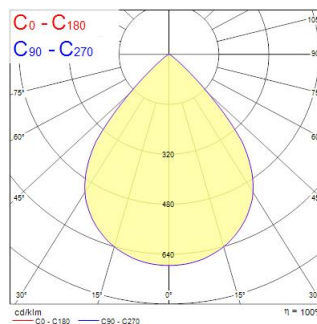

### Dimensions (mm)

### Photometrics

Distance [m]	Cone diameter [m]	Beam diameter [m]	Beam diameter [ft]	Illuminance [lx]
0.5	0.86	Ø171	Ø57"	53736 11729
1.0	1.72	Ø342	Ø114"	13434 2902
1.5	2.58	Ø513	Ø171"	5971 1303
2.0	3.44	Ø684	Ø228"	3395 733
2.5	4.30	Ø855	Ø285"	2149 469
3.0	5.16	Ø1026	Ø342"	1480 326

Distance [m] Cone diameter [m] Illuminance [lx]  
C0 - C180 (Half beam angle: 81.4°)