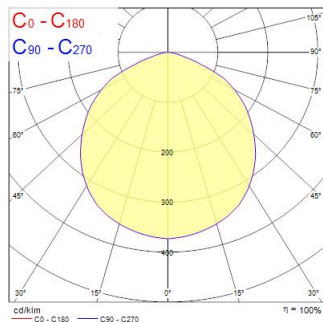

Sylbay Gen II EM Kit Standard

Item No: 0040027

Sylbay Gen II EM Kit Standard provides a simple conversion of High Bay fitting with a high performance self-contained LED emergency luminaire KIT suitable for open areas, delivering 3 hours rated emergency output. Self testing with DALI monitoring capability. Supplied with all mounting accessories

Technical Assets

Photometrics

Distance [m]	Cone diameter [m]	Beam diameter [m]	Beam angle [°]	Illuminance [lx]
0.5	1.45	0.07	88.4°	299
1.0	2.90	0.14	88.4°	75
1.5	4.35	0.21	88.4°	33
2.0	5.80	0.28	88.4°	19
2.5	7.25	0.35	88.4°	12
3.0	8.70	0.42	88.4°	8

Distance [m] Cone diameter [m] Beam diameter [m] Beam angle [°] Illuminance [lx]
 C0 - C180 (Half beam angle: 110.8°)

Sylbay Gen II EM Kit Standard

Item No: 0040027

SYLVANIA

General data

Product name	Sylbay Gen II EM Kit Standard
Technology	Emergency Pack
General application	Logistics & Industry
ETIM Class	EC002472
Warranty	3 years

Physical data

Housing colour	White
IP rating	IP65
IK rating	IK03
Weight (kg)	1.1

Packaging

Product EAN number	5410288400273
Packaging single length / height (cm)	32.5
Packaging single width (cm)	32.5
Packaging single depth (cm)	12.5
DUN14 (inner)	05410288400273
Units per outer package	1
Packaging outer length / height (cm)	32.5
Packaging outer width (cm)	32.5
Packaging outer depth (cm)	12.5