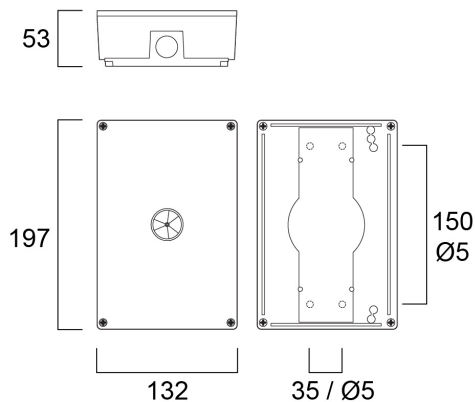

# SylSafe Bay RT C EM3 NM MS

Item No: 0041741

SylSafe Bay RT C EM3 NM MS is a dust and waterproof surface mounted emergency luminaire for industrial applications. Escape route optics for standard mounting heights <4m. Non-maintained 3hr emergency duration with NiMH rechargeable battery. Recharge period 24 hours. 200lm, 3W, IK03, IP65. Power Factor 0.44. Class II electrical construction.

### Dimensions (mm)

## Physical data

Housing colour	White
IP rating	IP65
IK rating	IK03
Nominal Product Length (mm)	197
Nominal Product Width (mm)	197
Nominal Product Height (mm)	53
Weight (kg)	0.588

## Packaging

Product EAN number	5410288417417
Packaging single length / height (cm)	23.0
Packaging single width (cm)	15.0
Packaging single depth (cm)	7.0
DUN14 (inner)	05410288417417
Units per outer package	5
Packaging outer length / height (cm)	42.2
Packaging outer width (cm)	25.2
Packaging outer depth (cm)	13.2