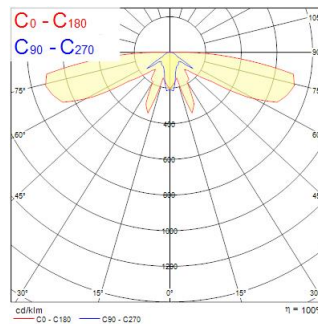

### Dimensions (mm)

### Photometrics

Distance [m]	Cone diameter [m]	Beam diameter [m]	Beam angle [°]	Illuminance [lx]
0.5	1.55 12.16	0.57	57.2°	14
1.0	3.10 24.33	1.14	57.2°	4
1.5	4.65 36.49	1.71	57.2°	1.9
2.0	6.21 48.65	2.28	57.2°	1.0
2.5	7.76 60.82	2.85	57.2°	0.6
3.0	9.31 72.98	3.42	57.2°	0.4

Distance [m]    Cone diameter [m]    Beam diameter [m]    Beam angle [°]    Illuminance [lx]

— C0 - C180 (Half beam angle: 170.6°)

— C90 - C270 (Half beam angle: 114.4°)

## Physical data

Housing colour	White
IP rating	IP65
IK rating	IK03
Nominal Product Length (mm)	197
Nominal Product Width (mm)	197
Nominal Product Height (mm)	53
Weight (kg)	0.588