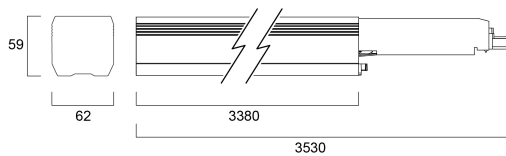

# ISOLINE 3380MM 4K WD E3 8C

Item No: 0042543

**PRO**<sup>TM</sup>

Isoline LED linear luminaire with 3hr integrated emergency function for industrial and commercial applications. 3380 mm length with wide optics provide homogeneous light distribution for open areas. Aluminium housing, RAL 9016. Max + 35 °C operating temperature range, 4000 K, CRI 80, UGR <25, 3 SDCM. 117 W power consumption, 16300 lm luminous flux, 139 lm/W efficacy, 3380 mm x62 mm x 59 mm (L x W x H) dimensions, IP20, IK03, 220-240 V 50/60 Hz, Class I. Lifespan L70:B50 60,000 hours.

### Dimensions (mm)

## Physical data

Housing colour	RAL 9016 - Traffic white / Bezel
IP rating	IP20
IK rating	IK03
IK rating of sensor	IK03
Diffuser finish	Transparent
Diffuser material	PMMA Acrylic
Nominal Product Length (mm)	3380
Nominal Product Width (mm)	62
Nominal Product Height (mm)	59
Weight (kg)	5.0

## Packaging

Product EAN number	5410288425436
Packaging single length / height (cm)	353.0
Packaging single width (cm)	6.5
Packaging single depth (cm)	5.8
DUN14 (inner)	05410288425436
Units per outer package	1
Packaging outer length / height (cm)	354.0
Packaging outer width (cm)	7.0
Packaging outer depth (cm)	6.3