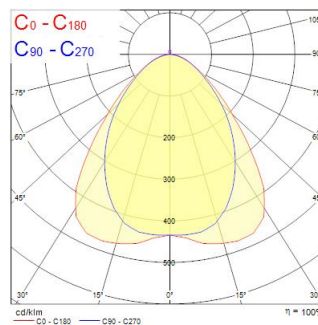

Photometrics

Distance [m]	Cone diameter [m]	Beam diameter [m]	Beam angle [°]	Illuminance [lx]
0.5	0.86	0.86	43.9°	1136
1.0	1.72	1.72	43.9°	279
1.5	2.58	2.58	43.9°	153
2.0	3.44	3.05	43.9°	89
2.5	4.30	4.81	43.9°	56
3.0	5.16	5.77	43.9°	31

Distance [m]   Cone diameter [m]   Illuminance [lx]
— C0 - C180 (Half beam angle: 81.8°)
— C90 - C270 (Half beam angle: 81.4°)