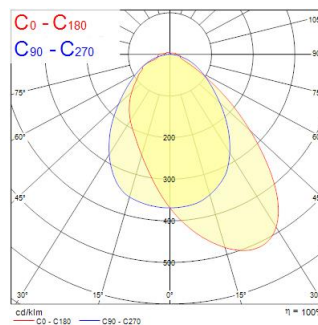

RTS 1500MM 70W 5-WIRE RIGHT ASYM WHITE

Item No: 0042588

SYLVANIA

PROTM

RTS LED linear luminaire for industrial and commercial applications. 1500 mm length with asymmetrical (Right) optics provide homogenous light distribution for wide, shelf areas. Steel housing, White color, -25 ... +30 °C operating temperature range, 4000 K, CRI 80, 3 SDMC. 70 W power consumption, 11200 lm luminous flux, 160 lm/W efficacy, 1500 mm x 70.2 mm x 78.6 mm (L x W x H) dimensions, IP20, IK03, 220-240 V 50/60 Hz, Class I. Lifespan L70:B50 120,000 hours.

Technical Assets

Dimensions (mm)

L	600	900	1202	1500	2403	3000	3605	4500
---	-----	-----	------	------	------	------	------	------

Photometrics

Distance [m]	Cone diameter [m]	Beam angle [°]	Beam diameter [m]	Beam diameter [ft]	Illuminance [lx]
0.5	0.96 1.06	43.3° 47.4°	0.96 1.06	3.15 3.48	1428 1069
1.0	1.92 2.11	43.3° 47.4°	1.92 2.11	6.30 6.96	714 535
1.5	2.88 3.26	43.3° 47.4°	2.88 3.26	9.45 10.44	476 357
2.0	3.84 4.35	43.3° 47.4°	3.84 4.35	12.60 13.96	357 268
2.5	4.80 5.44	43.3° 47.4°	4.80 5.44	15.75 17.44	286 215
3.0	5.76 6.52	43.3° 47.4°	5.76 6.52	18.90 21.19	230 173

Distance [m] Cone diameter [m] Illuminance [lx]
 — C0 - C180 (Half beam angle: 44.9°)
 — C90 - C270 (Half beam angle: 87.6°)

RTS 1500MM 70W 5-WIRE RIGHT ASYM WHITE

Item No: 0042588

SYLVANIA

General data

Product name	RTS 1500MM 70W 5-WIRE RIGHT ASYM WHITE
Technology	LED
Cap/Base	N/A
Housing	Steel
Built in presence detector	NONE
General application	Logistics & Industry
Operating temperature range (°C)	-25°C...+30°C
Performance ambient temperature Tq (°C)	25
ETIM Class	EC000986
Warranty	5 years

Optical data

Fixture luminous flux (lm)	11200
Luminaire efficacy (lm/W)	160
Correlated colour temperature (k)	4000
CRI (Ra)	80
Colour Variation Initial (SDCM)	SDCM3
Distribution type	Asymmetric
Photobiological Risk Group	RG1